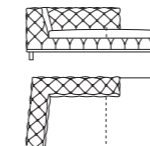

SCH 193 / 76"