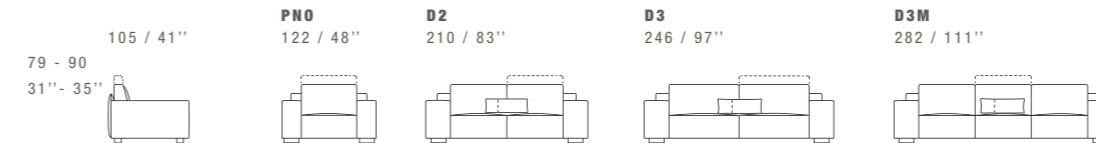

K ALL ITEMS IN GROUP K HAVE THE SAME SEAT WIDTH / TUTTI GLI ELEMENTI DEL GRUPPO K HANNO LO STESSO MODULO DI SEDUTA

SACAI

DIMENSIONS: THE FIRST FIGURE SHOWS SIZES IN CENTIMETERS, THE SECOND IN INCHES.
EACH PIECE IS MADE BY HAND AND HAS ITS OWN UNIQUENESS. MEASURES MAY VARY WITH A TOLERANCE UP TO 3%.
MIXING ABOVE GROUPS (X - J) WILL CREATE SECTIONALS WITH DIFFERENT SEAT WIDTHS.
CORNER PIECES S01/D01 ARE ODD PIECES AND CAN BE USED WITH ALL ABOVE GROUPS X - J.
SEAT DEPTH 64 CM - 25". SEAT HEIGHT 41 CM - 16".