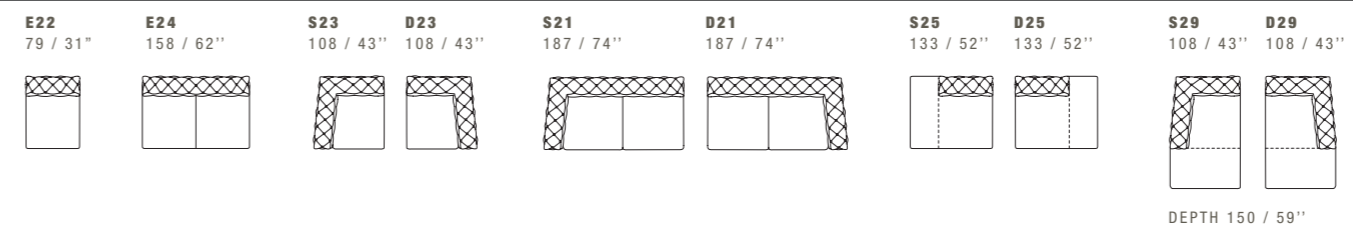

X ALL ITEMS IN GROUP X HAVE THE SAME SEAT WIDTH / TUTTI GLI ELEMENTI DEL GRUPPO X HANNO LO STESSO MODULO DI SEDUTA

Y ALL ITEMS IN GROUP Y HAVE THE SAME SEAT WIDTH / TUTTI GLI ELEMENTI DEL GRUPPO Y HANNO LO STESSO MODULO DI SEDUTA

J ALL ITEMS IN GROUP J HAVE THE SAME SEAT WIDTH / TUTTI GLI ELEMENTI DEL GRUPPO J HANNO LO STESSO MODULO DI SEDUTA