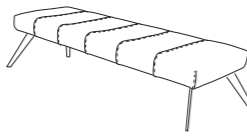

ALL GAMMA CUSTOMIZING FINISHES

DIMENSIONS: THE FIRST FIGURE SHOWS SIZES IN CENTIMETERS, THE SECOND IN INCHES. PLEASE CHECK CUSTOMIZING PRICE LIST FOR FINISHES.

ACCESSORIES

BENCHES

ASTON BENCH

STANDARD FEATURES

- HARD WOOD FRAME.
- PADDING IN POLYURETHANE.
- SEAT HEIGHT 39 CM - 15".
- HANDMADE CAPITONNÉ.

EV2
138X60XH.39 / 54X24XH.15"