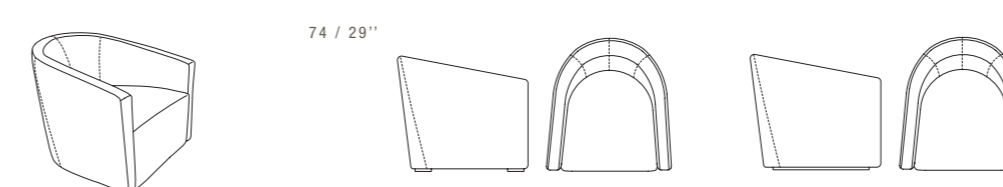

PNA
75X90 / 30X35"

MARGOT

SEAT DEPTH 54 CM - 21"
SEAT HEIGHT 44 CM - 17"

PNA
86X87 / 34"X34"

OYSTER

PNA H.68 / 27"
SEAT DEPTH 60 CM - 24"
SEAT HEIGHT 42 CM - 17"

POL (SWIVEL) H.70 / 28"
SEAT DEPTH 60 CM - 24"
SEAT HEIGHT 43 CM - 17"

PNA
82X82 / 32X32"

PRETTY

SEAT DEPTH 62 CM - 24"
SEAT HEIGHT 41 CM - 16"

PNA
70X82 / 28X32"

POL (SWIVEL)
70X82 / 28X32"

SHARON

SEAT DEPTH 62 CM - 24"
SEAT HEIGHT 42 CM - 17"

PNA
84X88 / 33X35"

POL (SWIVEL)
84X88 / 33X35"

TULIP

SEAT DEPTH 54 CM - 21"
SEAT HEIGHT 42 CM - 17"

PNA
86X85 / 34"X33"

POL (SWIVEL)
86X85 / 34X33"

EV1
62X52XH.38
24X20XH.15"

ALFRED NIGHT

DIMENSIONS: THE FIRST FIGURE SHOWS SIZES IN CENTIMETERS, THE SECOND IN INCHES.
EACH PIECE IS MADE BY HAND AND HAS ITS OWN UNIQUENESS.
MEASURES MAY VARY WITH A TOLERANCE UP TO 3%.
BASE HEIGHT 29 CM - 11". LEGS HEIGHT 16 CM - 6".