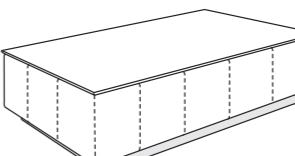

T106A
120X80XH.29 / 47X31XH.11"