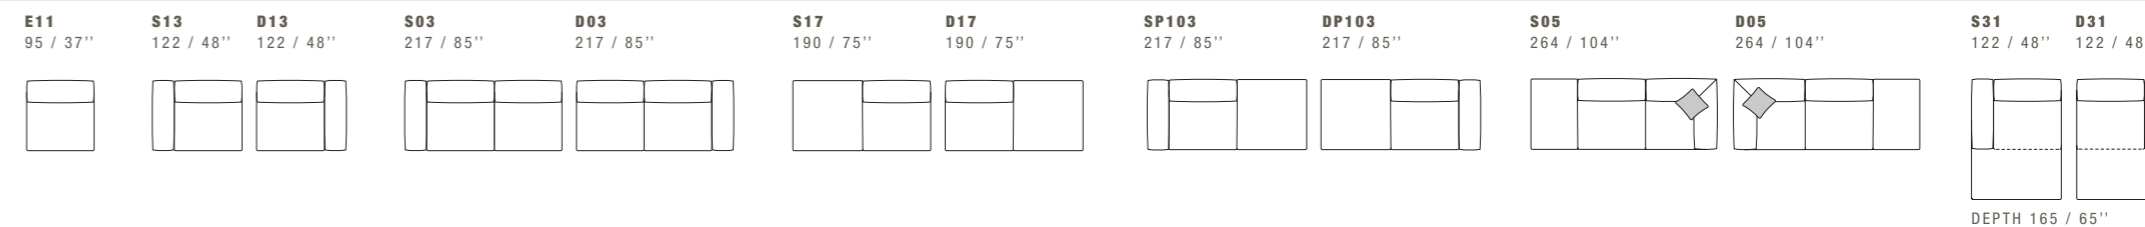

J ALL ITEMS IN GROUP J HAVE THE SAME SEAT WIDTH / TUTTI GLI ELEMENTI DEL GRUPPO J HANNO LO STESSO MODULO DI SEDUTA