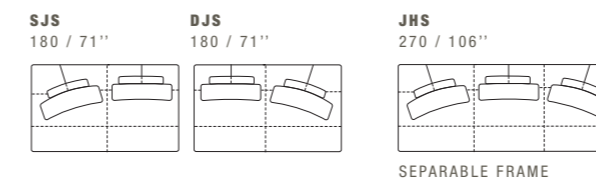

SOLEADO

DIMENSIONS: THE FIRST FIGURE SHOWS SIZES IN CENTIMETERS, THE SECOND IN INCHES.
EACH PIECE IS MADE BY HAND AND HAS ITS OWN UNIQUENESS. MEASURES MAY VARY WITH A TOLERANCE UP TO 3%.
MIXING ABOVE GROUPS (X - Y - J) WILL CREATE SECTIONALS WITH DIFFERENT SEAT WIDTHS.
CORNER PIECES E01, CON AND E20 ARE ODD PIECES AND CAN BE USED WITH ALL ABOVE GROUPS X - Y - J.
SEAT DEPTH 57 CM - 22". SEAT HEIGHT 42 CM - 17".

X ALL ITEMS IN GROUP X HAVE THE SAME SEAT WIDTH / TUTTI GLI ELEMENTI DEL GRUPPO X HANNO LO STESSO MODULO DI SEDUTA

Y ALL ITEMS IN GROUP Y HAVE THE SAME SEAT WIDTH / TUTTI GLI ELEMENTI DEL GRUPPO Y HANNO LO STESSO MODULO DI SEDUTA

J ALL ITEMS IN GROUP J HAVE THE SAME SEAT WIDTH / TUTTI GLI ELEMENTI DEL GRUPPO J HANNO LO STESSO MODULO DI SEDUTA

ALL ITEMS IN GROUP J HAVE THE SAME SEAT WIDTH / TUTTI GLI ELEMENTI DEL GRUPPO J HANNO LO STESSO MODULO DI SEDUTA

SUNSET

DIMENSIONS: THE FIRST FIGURE SHOWS SIZES IN CENTIMETERS, THE SECOND IN INCHES.
EACH PIECE IS MADE BY HAND AND HAS ITS OWN UNIQUENESS. MEASURES MAY VARY WITH A TOLERANCE UP TO 3%.
MIXING ABOVE GROUPS (Y - J) WILL CREATE SECTIONALS WITH DIFFERENT SEAT WIDTHS.
CORNER PIECE E01 IS AN ODD PIECE AND CAN BE USED WITH ALL ABOVE GROUPS Y - J.
SEAT DEPTH 66/106 CM - 26/42". SEAT HEIGHT 43 CM - 17".

Y ALL ITEMS IN GROUP Y HAVE THE SAME SEAT WIDTH / TUTTI GLI ELEMENTI DEL GRUPPO Y HANNO LO STESSO MODULO DI SEDUTA

ALL ITEMS IN GROUP Y HAVE THE SAME SEAT WIDTH / TUTTI GLI ELEMENTI DEL GRUPPO Y HANNO LO STESSO MODULO DI SEDUTA

SINGLE FRAME SEPARABLE FRAME

J ALL ITEMS IN GROUP J HAVE THE SAME SEAT WIDTH / TUTTI GLI ELEMENTI DEL GRUPPO J HANNO LO STESSO MODULO DI SEDUTA

ALL ITEMS IN GROUP J HAVE THE SAME SEAT WIDTH / TUTTI GLI ELEMENTI DEL GRUPPO J HANNO LO STESSO MODULO DI SEDUTA

SEPARABLE FRAME