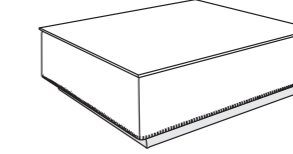

NOTES

- CERAMIC TOP AVAILABLE IN: TERRA, ANTRACITE, NOIR DESIR OR OSSIDO BRUNO COLOR.

T100A
80X80XH.29 / 31X31XH.11"

T101A
120X80XH.29 / 47X31XH.11"

T102A
100X100XH.29 / 39X39XH.11"

T103A
140X100XH.29 / 55X39XH.11"