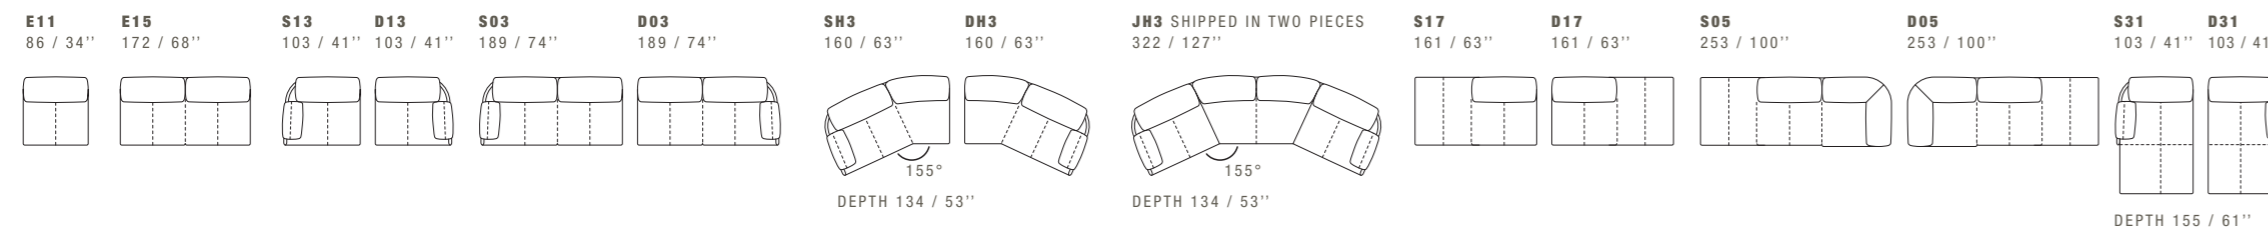

J ALL ITEMS IN GROUP J HAVE THE SAME SEAT WIDTH / TUTTI GLI ELEMENTI DEL GRUPPO J HANNO LO STESSO MODULO DI SEDUTA