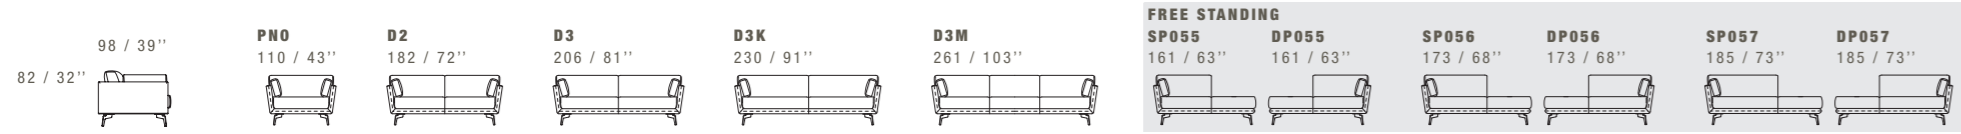

RALPH

DIMENSIONS: THE FIRST FIGURE SHOWS SIZES IN CENTIMETERS, THE SECOND IN INCHES.
EACH PIECE IS MADE BY HAND AND HAS ITS OWN UNIQUENESS. MEASURES MAY VARY WITH A TOLERANCE UP TO 3%.
MIXING ABOVE GROUPS (X - J - K) WILL CREATE SECTIONALS WITH DIFFERENT SEAT WIDTHS.
CORNER PIECE E01 IS AN ODD PIECE AND CAN BE USED WITH ALL ABOVE GROUPS X - J - K.
SEAT DEPTH 61 CM - 24". SEAT HEIGHT 44 CM - 17".