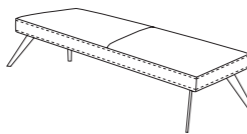

ALL GAMMA CUSTOMIZING FINISHES

BENCHES

P008 TULIP NIGHT BENCHES

STANDARD FEATURES

- HARD WOOD FRAME.
- SEAT CUSHION IN POLYURETHANE COVERED WITH WADDING.
- SEAT HEIGHT 39 CM - 15".
- LEGS HEIGHT 26 CM - 10".

P008-A WOOD LEGS
150X50XH.39 / 59X20XH.15"