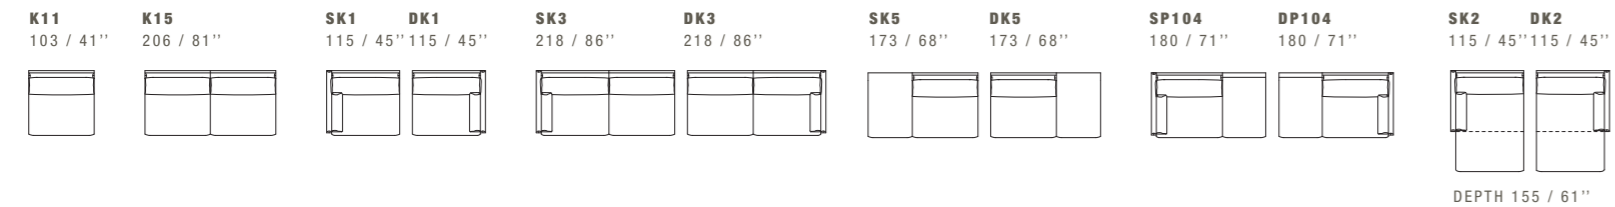

K ALL ITEMS IN GROUP K HAVE THE SAME SEAT WIDTH / TUTTI GLI ELEMENTI DEL GRUPPO K HANNO LO STESSO MODULO DI SEDUTA