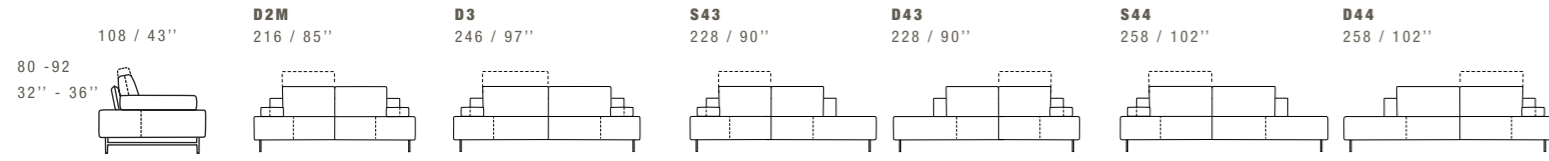

SAKS

DIMENSIONS: THE FIRST FIGURE SHOWS SIZES IN CENTIMETERS, THE SECOND IN INCHES.
EACH PIECE IS MADE BY HAND AND HAS ITS OWN UNIQUENESS. MEASURES MAY VARY WITH A TOLERANCE UP TO 3%.
MIXING ABOVE GROUPS (Y - J) WILL CREATE SECTIONALS WITH DIFFERENT SEAT WIDTHS.
CORNER PIECES S01/D01 ARE ODD PIECES AND CAN BE USED WITH ALL ABOVE GROUPS Y - J.
SEAT DEPTH 63 CM - 25". SEAT HEIGHT 43 CM - 17".