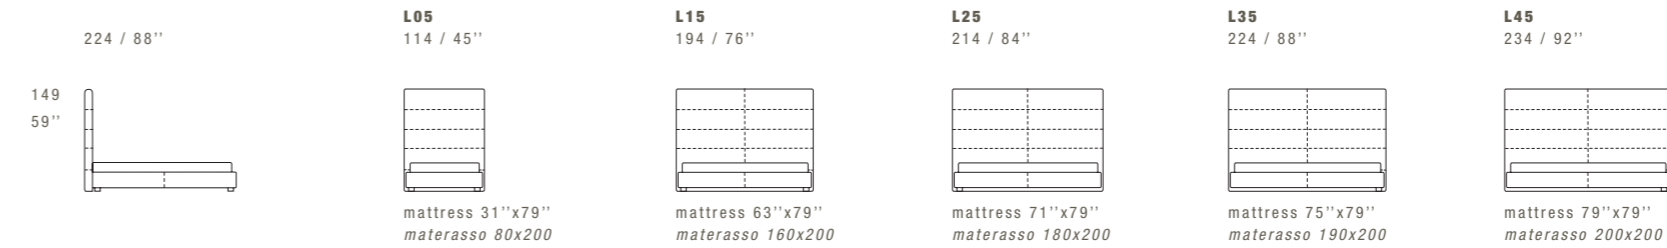

EUROPEAN SIZES / MISURE EUROPEE