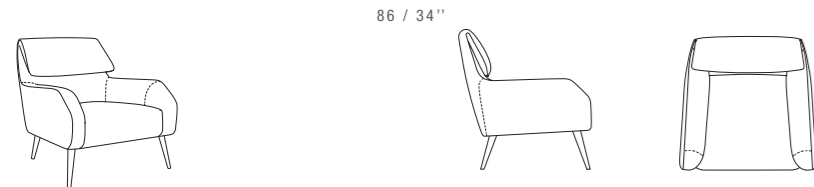

GISELLE

SEAT DEPTH 56 CM - 22"
SEAT HEIGHT 45 CM - 18"

PNA
82X89 / 32X35"