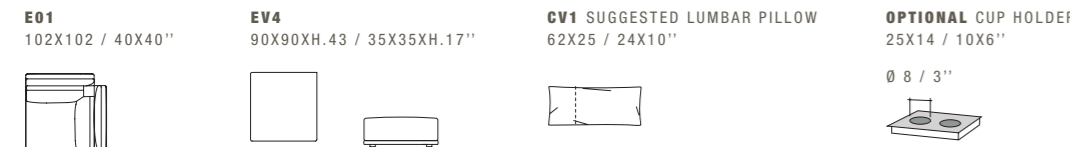

J ALL ITEMS IN GROUP J HAVE THE SAME SEAT WIDTH / TUTTI GLI ELEMENTI DEL GRUPPO J HANNO LO STESSO MODULO DI SEDUTA