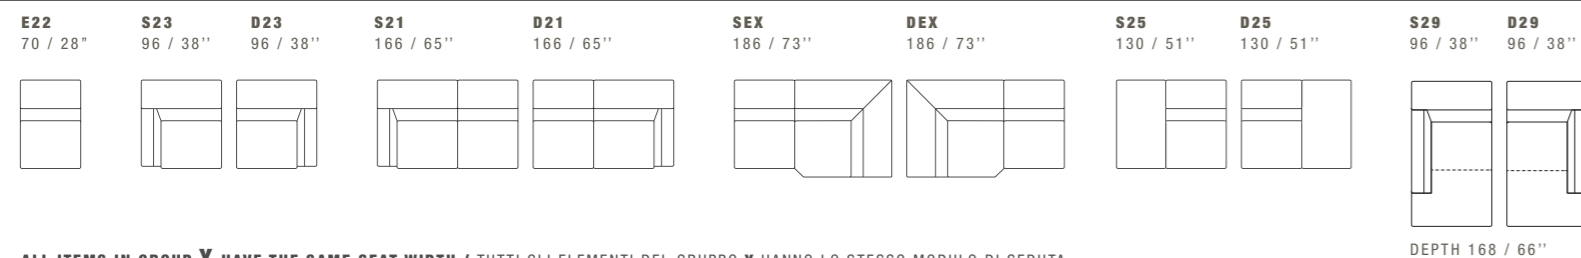

X ALL ITEMS IN GROUP X HAVE THE SAME SEAT WIDTH / TUTTI GLI ELEMENTI DEL GRUPPO X HANNO LO STESSO MODULO DI SEDUTA