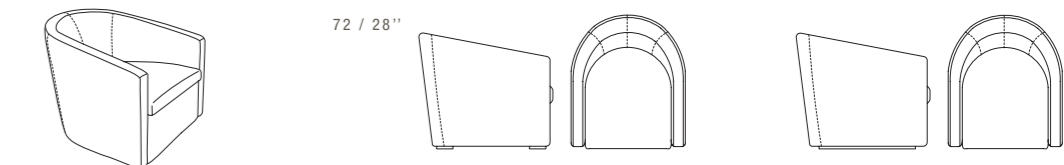

PNA
75X90 / 30X35"

MARGOT

SEAT DEPTH 54 CM - 21"
SEAT HEIGHT 44 CM - 17"

PNA
86X87 / 34"X34"

OYSTER

PNA H.68 / 27"
SEAT DEPTH 60 CM - 24"
SEAT HEIGHT 42 CM - 17"

POL (SWIVEL) H.70 / 28"
SEAT DEPTH 60 CM - 24"
SEAT HEIGHT 43 CM - 17"

PNA
82X82 / 32X32"

PRETTY

SEAT DEPTH 62 CM - 24"
SEAT HEIGHT 41 CM - 16"

PNA
70X82 / 28X32"

POL (SWIVEL)
70X82 / 28X32"

SHARON

SEAT DEPTH 62 CM - 24"
SEAT HEIGHT 42 CM - 17"

PNA
84X88 / 33X35"

POL (SWIVEL)
84X88 / 33X35"

TULIP

SEAT DEPTH 54 CM - 21"
SEAT HEIGHT 42 CM - 17"

PNA
86X85 / 34"X33"

POL (SWIVEL)
86X85 / 34X33"

EV1
62X52XH.38
24X20XH.15"

ALFRED NIGHT

DIMENSIONS: THE FIRST FIGURE SHOWS SIZES IN CENTIMETERS, THE SECOND IN INCHES.
EACH PIECE IS MADE BY HAND AND HAS ITS OWN UNIQUENESS.
MEASURES MAY VARY WITH A TOLERANCE UP TO 3%.
BASE HEIGHT 29 CM - 11". LEGS HEIGHT 16 CM - 6".