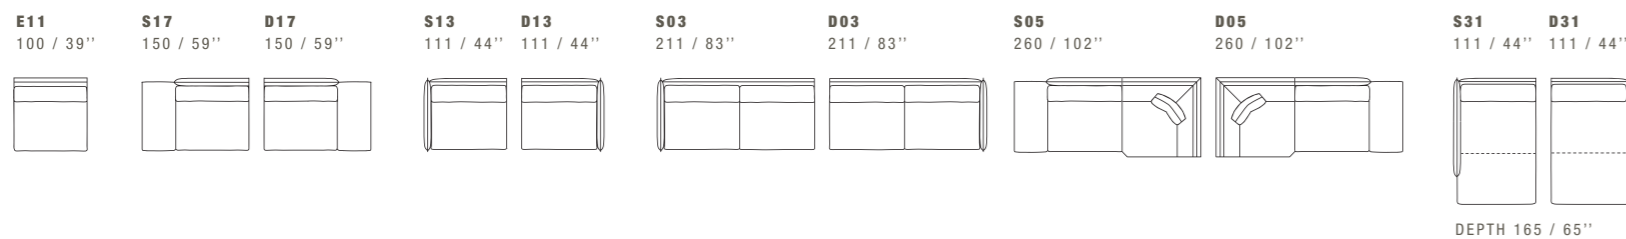

E01 110X110 / 43X43"
EV4 100X100XH.43 / 39X39XH.17"

C33 SUGGESTED PILLOW 47X47 / 19X19"

STITCHINGS CUC 509C

PG2 SUGGESTED HEADREST

65 / 26" 12 / 5"

28 / 11"

STITCHINGS CUC 509C

ASTON

DIMENSIONS: THE FIRST FIGURE SHOWS SIZES IN CENTIMETERS, THE SECOND IN INCHES.
EACH PIECE IS MADE BY HAND AND HAS ITS OWN UNIQUENESS. MEASURES MAY VARY WITH A TOLERANCE UP TO 3%.
HANDMADE CAPITONNÉ. MIXING ABOVE GROUPS (X - Y - J) WILL CREATE SECTIONALS WITH DIFFERENT SEAT WIDTHS.
CORNER PIECES E01, E20 AND S20/D20 ARE ODD PIECES AND CAN BE USED WITH ALL ABOVE GROUPS X - Y - J.
SEAT DEPTH 68 CM - 27". SEAT HEIGHT 42 CM - 17".