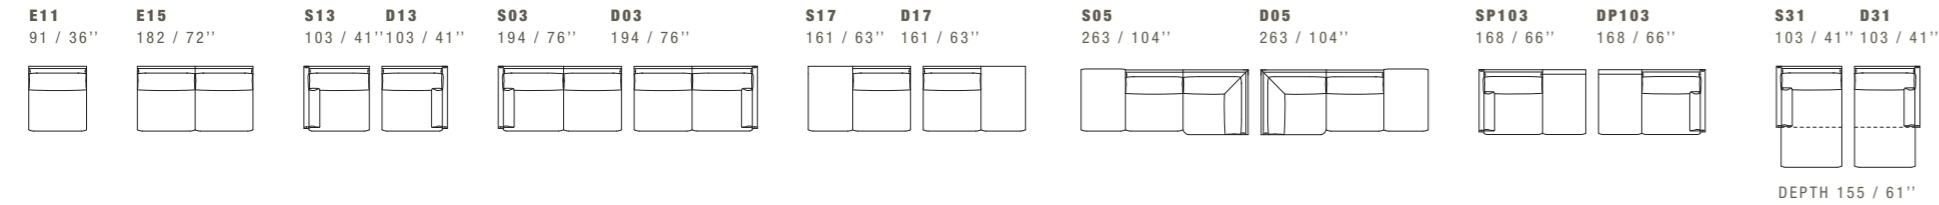

J ALL ITEMS IN GROUP J HAVE THE SAME SEAT WIDTH / TUTTI GLI ELEMENTI DEL GRUPPO J HANNO LO STESSO MODULO DI SEDUTA