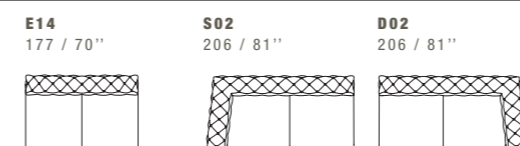

ALFRED

DIMENSIONS: THE FIRST FIGURE SHOWS SIZES IN CENTIMETERS, THE SECOND IN INCHES.
EACH PIECE IS MADE BY HAND AND HAS ITS OWN UNIQUENESS. MEASURES MAY VARY WITH A TOLERANCE UP TO 3%.
MIXING ABOVE GROUPS (X - Y - J) WILL CREATE SECTIONALS WITH DIFFERENT SEAT WIDTHS.
CORNER PIECE E01 IS AN ODD PIECE AND CAN BE USED WITH ALL ABOVE GROUPS X - Y - J.
SEAT DEPTH 56 CM - 22". SEAT HEIGHT 43 CM - 17".

X ALL ITEMS IN GROUP X HAVE THE SAME SEAT WIDTH / TUTTI GLI ELEMENTI DEL GRUPPO X HANNO LO STESSO MODULO DI SEDUTA

Y ALL ITEMS IN GROUP Y HAVE THE SAME SEAT WIDTH / TUTTI GLI ELEMENTI DEL GRUPPO Y HANNO LO STESSO MODULO DI SEDUTA

J ALL ITEMS IN GROUP J HAVE THE SAME SEAT WIDTH / TUTTI GLI ELEMENTI DEL GRUPPO J HANNO LO STESSO MODULO DI SEDUTA

E01 110X110 / 43X43"
EV4 100X100XH.43 / 39X39XH.17"

C33 SUGGESTED PILLOW 47X47 / 19X19"

STITCHINGS CUC 509C

PG2 SUGGESTED HEADREST

65 / 26" 12 / 5"

28 / 11"

STITCHINGS CUC 509C

ASTON

DIMENSIONS: THE FIRST FIGURE SHOWS SIZES IN CENTIMETERS, THE SECOND IN INCHES.
EACH PIECE IS MADE BY HAND AND HAS ITS OWN UNIQUENESS. MEASURES MAY VARY WITH A TOLERANCE UP TO 3%.
HANDMADE CAPITONNÉ. MIXING ABOVE GROUPS (X - Y - J) WILL CREATE SECTIONALS WITH DIFFERENT SEAT WIDTHS.
CORNER PIECES E01, E20 AND S20/D20 ARE ODD PIECES AND CAN BE USED WITH ALL ABOVE GROUPS X - Y - J.
SEAT DEPTH 68 CM - 27". SEAT HEIGHT 42 CM - 17".

X ALL ITEMS IN GROUP X HAVE THE SAME SEAT WIDTH / TUTTI GLI ELEMENTI DEL GRUPPO X HANNO LO STESSO MODULO DI SEDUTA

Y ALL ITEMS IN GROUP Y HAVE THE SAME SEAT WIDTH / TUTTI GLI ELEMENTI DEL GRUPPO Y HANNO LO STESSO MODULO DI SEDUTA

J ALL ITEMS IN GROUP J HAVE THE SAME SEAT WIDTH / TUTTI GLI ELEMENTI DEL GRUPPO J HANNO LO STESSO MODULO DI SEDUTA

E01 98 / 39"

SCH 193 / 76"

DCH 193 / 76"

E20 163X163 / 64X64"

S20 163X219 / 64X86"

D20 163X219 / 64X86"

EV4 100X100XH.39 / 39X39XH.15"

EV2 138X60XH.39 / 54X24XH.15"