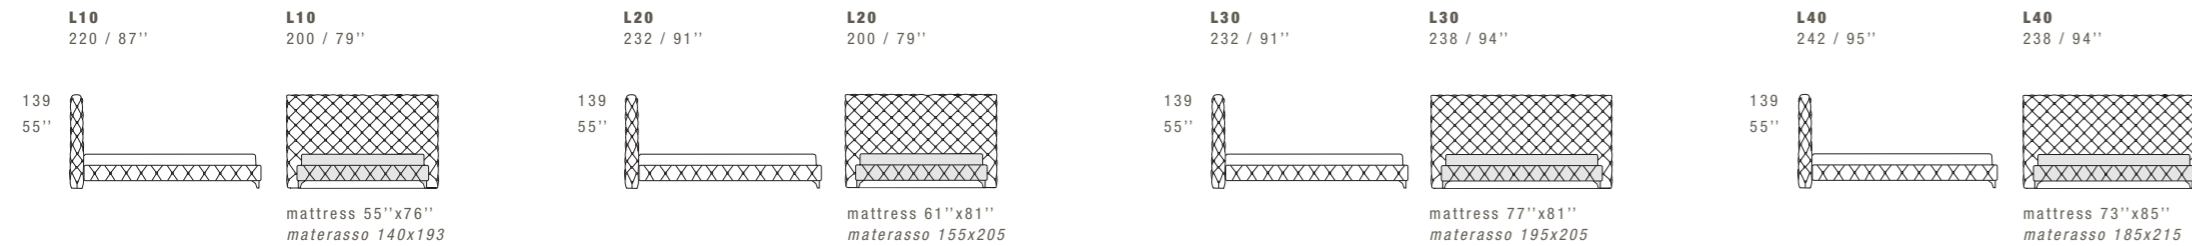

AMERICAN SIZES / MISURE AMERICANE