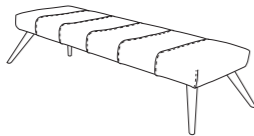

ALL GAMMA CUSTOMIZING FINISHES

P009-D METAL LEGS
150X50XH.39 / 59X20XH.15"