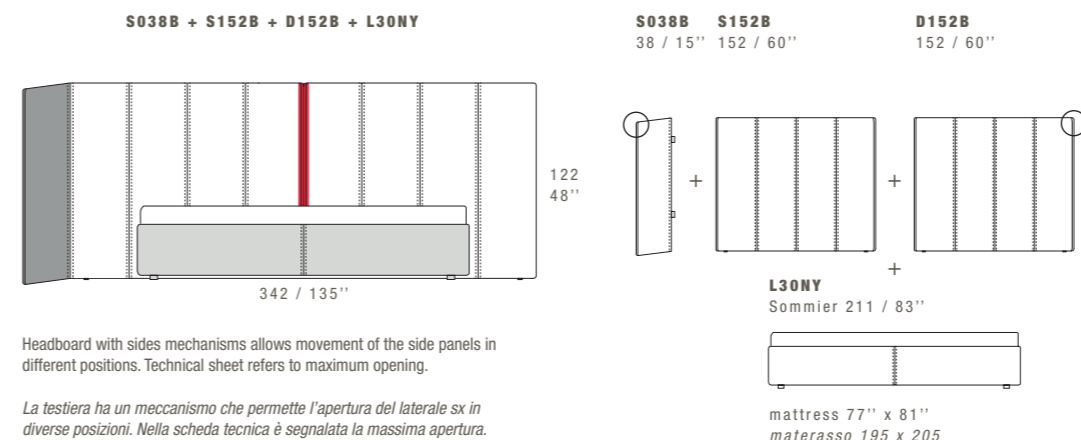

NEW YORK NIGHT

DIMENSIONS: THE FIRST FIGURE SHOWS SIZES IN CENTIMETERS, THE SECOND IN INCHES.
EACH PIECE IS MADE BY HAND AND HAS ITS OWN UNIQUENESS. MEASURES MAY VARY WITH A TOLERANCE UP TO 3%.
BASE HEIGHT 32 CM - 13". LEGS HEIGHT 4 CM - 1 1/2".

SOMMIER EUROPEAN SIZES / MISURE EUROPEE

All the bedframe sizes can be combined with all the headboards available below.
I sommier sono tutti abbinabili alle testate riportate sotto.

SOMMIER AMERICAN SIZES / MISURE AMERICANE

All the bedframe sizes can be combined with all the headboards available below.
I sommier sono tutti abbinabili alle testate riportate sotto.

HEADBOARD / TESTIERE

Headboard depth 10 cm - 4".
It is possible to combine the headboards in different sizes in order to design symmetrical or asymmetrical configurations.
The headboards E114B and E114A are available only in combination with L05NY bedframe.

Profondità testiera 10 cm - 4".
E' possibile combinare testiere di diverse altezze e misure, in modo da comporre configurazioni simmetriche o asimmetriche.
Le testiere E114B ed E114A vanno in composizione solo con il sommier L05NY.

MOVABLE SIDES PANELS / TERMINALI ORIENTABILI

Example 1 / Esempio 1

Example 2 / Esempio 2

Example 3 / Esempio 3

Example 4 / Esempio 4

P016-D NEW YORK NIGHT BENCH

ROLL CUSHION INCLUDED

Cerniera presente in tutti i terminali.

La testiera è sempre in due parti e la congiunzione è al centro del sommier.
Le composizioni con più di cinque moduli per parte verranno assicurate al muro tramite delle staffe.