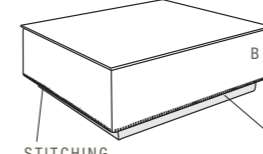

T100A
80X80XH.29 / 31X31XH.11"