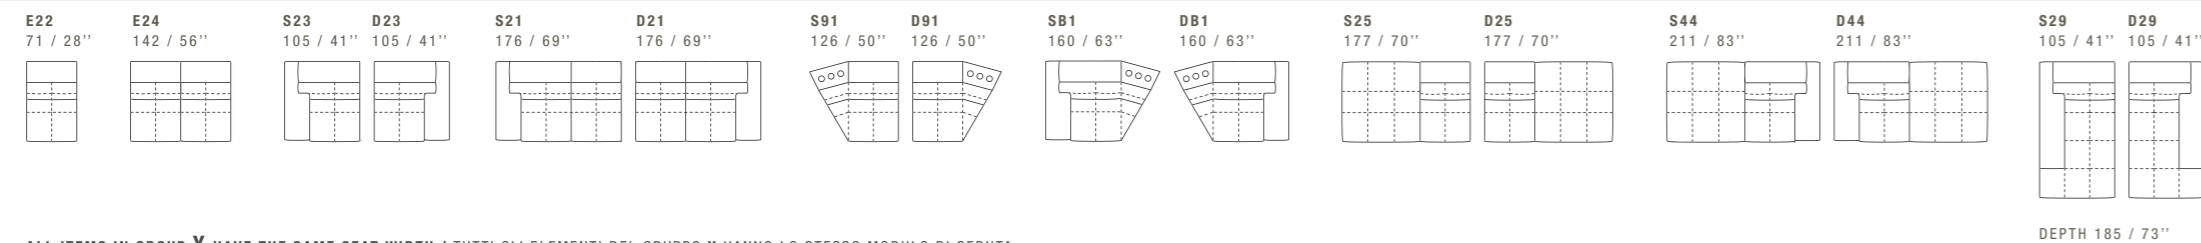

X ALL ITEMS IN GROUP X HAVE THE SAME SEAT WIDTH / TUTTI GLI ELEMENTI DEL GRUPPO X HANNO LO STESSO MODULO DI SEDUTA