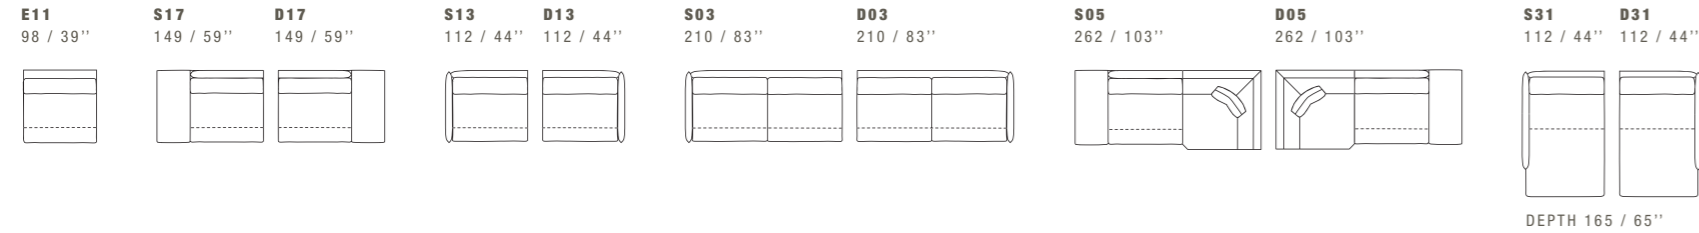

MOOD

DIMENSIONS: THE FIRST FIGURE SHOWS SIZES IN CENTIMETERS, THE SECOND IN INCHES.
EACH PIECE IS MADE BY HAND AND HAS ITS OWN UNIQUENESS. MEASURES MAY VARY WITH A TOLERANCE UP TO 3%.
MIXING ABOVE GROUPS (X - Y - J) WILL CREATE SECTIONALS WITH DIFFERENT SEAT WIDTHS.
CORNER PIECE E01 IS AN ODD PIECE AND CAN BE USED WITH ALL ABOVE GROUPS X - Y - J.
SEAT DEPTH 57 CM - 22". SEAT HEIGHT 43 CM - 17".

X ALL ITEMS IN GROUP X HAVE THE SAME SEAT WIDTH / TUTTI GLI ELEMENTI DEL GRUPPO X HANNO LO STESSO MODULO DI SEDUTA

Y ALL ITEMS IN GROUP Y HAVE THE SAME SEAT WIDTH / TUTTI GLI ELEMENTI DEL GRUPPO Y HANNO LO STESSO MODULO DI SEDUTA

J ALL ITEMS IN GROUP J HAVE THE SAME SEAT WIDTH / TUTTI GLI ELEMENTI DEL GRUPPO J HANNO LO STESSO MODULO DI SEDUTA

NAUTILUS

DIMENSIONS: THE FIRST FIGURE SHOWS SIZES IN CENTIMETERS, THE SECOND IN INCHES.
EACH PIECE IS MADE BY HAND AND HAS ITS OWN UNIQUENESS. MEASURES MAY VARY WITH A TOLERANCE UP TO 3%.
MIXING ABOVE GROUPS (Y - J) WILL CREATE SECTIONALS WITH DIFFERENT SEAT WIDTHS.
CORNER PIECE E01 IS AN ODD PIECE AND CAN BE USED WITH ALL ABOVE GROUPS Y - J.
SEAT DEPTH 63 CM - 25". SEAT HEIGHT 42 CM - 17".

Y ALL ITEMS IN GROUP Y HAVE THE SAME SEAT WIDTH / TUTTI GLI ELEMENTI DEL GRUPPO Y HANNO LO STESSO MODULO DI SEDUTA

J ALL ITEMS IN GROUP J HAVE THE SAME SEAT WIDTH / TUTTI GLI ELEMENTI DEL GRUPPO J HANNO LO STESSO MODULO DI SEDUTA

NOTES
PIECES S07/D07 CAN BE USED BOTH AS SECTIONAL UNIT, OR FREE STANDING.
PIECES S07/D07 INCLUDE ONE C0109 PILLOW FREE OF CHARGE.