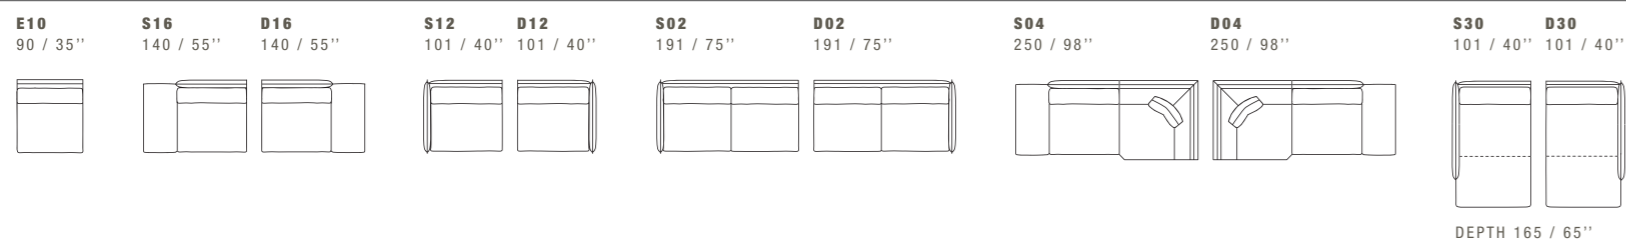

J ALL ITEMS IN GROUP J HAVE THE SAME SEAT WIDTH / TUTTI GLI ELEMENTI DEL GRUPPO J HANNO LO STESSO MODULO DI SEDUTA