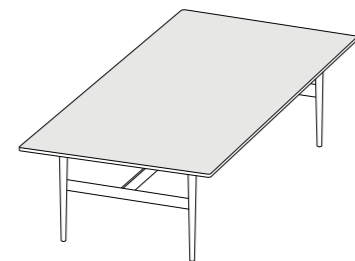

T146B
120X80XH.38 / 47X31XH.15"