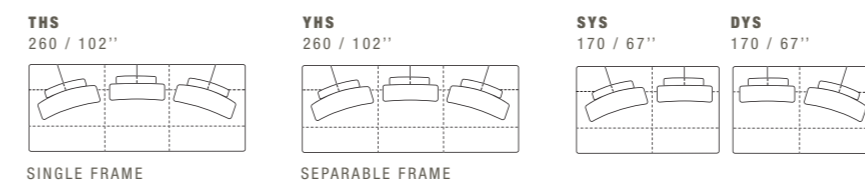

SOLEADO

DIMENSIONS: THE FIRST FIGURE SHOWS SIZES IN CENTIMETERS, THE SECOND IN INCHES.
EACH PIECE IS MADE BY HAND AND HAS ITS OWN UNIQUENESS. MEASURES MAY VARY WITH A TOLERANCE UP TO 3%.
MIXING ABOVE GROUPS (X - Y - J) WILL CREATE SECTIONALS WITH DIFFERENT SEAT WIDTHS.
CORNER PIECES E01, CON AND E20 ARE ODD PIECES AND CAN BE USED WITH ALL ABOVE GROUPS X - Y - J.
SEAT DEPTH 57 CM - 22". SEAT HEIGHT 42 CM - 17".

X ALL ITEMS IN GROUP X HAVE THE SAME SEAT WIDTH / TUTTI GLI ELEMENTI DEL GRUPPO X HANNO LO STESSO MODULO DI SEDUTA

Y ALL ITEMS IN GROUP Y HAVE THE SAME SEAT WIDTH / TUTTI GLI ELEMENTI DEL GRUPPO Y HANNO LO STESSO MODULO DI SEDUTA

J ALL ITEMS IN GROUP J HAVE THE SAME SEAT WIDTH / TUTTI GLI ELEMENTI DEL GRUPPO J HANNO LO STESSO MODULO DI SEDUTA

ALL ITEMS IN GROUP J HAVE THE SAME SEAT WIDTH / TUTTI GLI ELEMENTI DEL GRUPPO J HANNO LO STESSO MODULO DI SEDUTA

SUNSET

DIMENSIONS: THE FIRST FIGURE SHOWS SIZES IN CENTIMETERS, THE SECOND IN INCHES.
EACH PIECE IS MADE BY HAND AND HAS ITS OWN UNIQUENESS. MEASURES MAY VARY WITH A TOLERANCE UP TO 3%.
MIXING ABOVE GROUPS (Y - J) WILL CREATE SECTIONALS WITH DIFFERENT SEAT WIDTHS.
CORNER PIECE E01 IS AN ODD PIECE AND CAN BE USED WITH ALL ABOVE GROUPS Y - J.
SEAT DEPTH 66/106 CM - 26/42". SEAT HEIGHT 43 CM - 17".

Y ALL ITEMS IN GROUP Y HAVE THE SAME SEAT WIDTH / TUTTI GLI ELEMENTI DEL GRUPPO Y HANNO LO STESSO MODULO DI SEDUTA

ALL ITEMS IN GROUP Y HAVE THE SAME SEAT WIDTH / TUTTI GLI ELEMENTI DEL GRUPPO Y HANNO LO STESSO MODULO DI SEDUTA

SINGLE FRAME SEPARABLE FRAME

J ALL ITEMS IN GROUP J HAVE THE SAME SEAT WIDTH / TUTTI GLI ELEMENTI DEL GRUPPO J HANNO LO STESSO MODULO DI SEDUTA

ALL ITEMS IN GROUP J HAVE THE SAME SEAT WIDTH / TUTTI GLI ELEMENTI DEL GRUPPO J HANNO LO STESSO MODULO DI SEDUTA

SEPARABLE FRAME