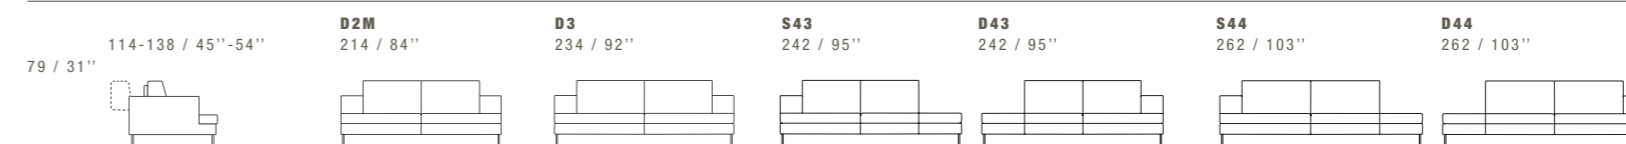

SUNSET

DIMENSIONS: THE FIRST FIGURE SHOWS SIZES IN CENTIMETERS, THE SECOND IN INCHES.
EACH PIECE IS MADE BY HAND AND HAS ITS OWN UNIQUENESS. MEASURES MAY VARY WITH A TOLERANCE UP TO 3%.
MIXING ABOVE GROUPS (Y - J) WILL CREATE SECTIONALS WITH DIFFERENT SEAT WIDTHS.
CORNER PIECE E01 IS AN ODD PIECE AND CAN BE USED WITH ALL ABOVE GROUPS Y - J.
SEAT DEPTH 66/106 CM - 26/42". SEAT HEIGHT 43 CM - 17".