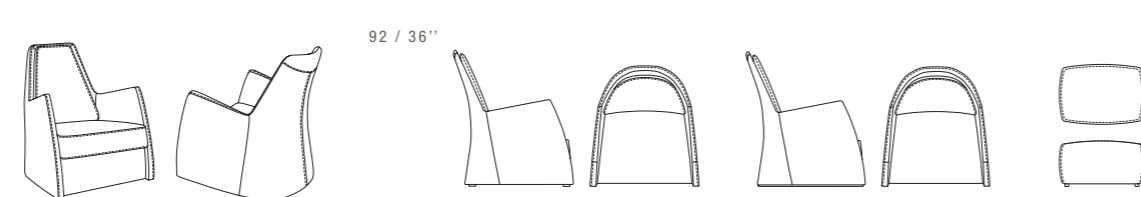

SEAT DEPTH 56 CM - 22"
SEAT HEIGHT 45 CM - 18"

PNA
82X89 / 32X35"

KATE

SEAT DEPTH 56 CM - 22"
SEAT HEIGHT 44 CM - 17"

PNA
75X89 / 30X35"

POL (SWIVEL)
75X89 / 30X35"

EV1
67X50XH.38
26X20XH.15"

OCCASIONAL CHAIRS