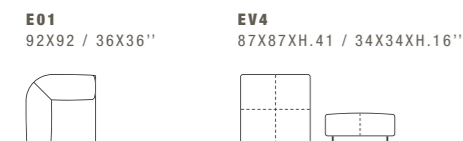

J ALL ITEMS IN GROUP J HAVE THE SAME SEAT WIDTH / TUTTI GLI ELEMENTI DEL GRUPPO J HANNO LO STESSO MODULO DI SEDUTA