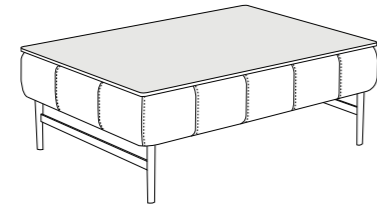

T131B
124X84XH.34 / 49X33XH.13"