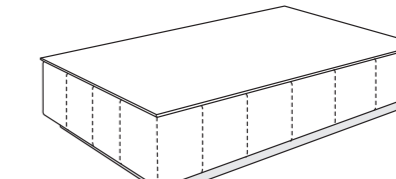

T105A
80X80XH.29 / 31X31XH.11"

T106A
120X80XH.29 / 47X31XH.11"

T107A
100X100XH.29 / 39X39XH.11"

T108A
140X100XH.29 / 55X39XH.11"

ACCESSORIES

COFFEE TABLES

STANDARD FEATURES

- HARD WOOD FRAME COVERED IN LEATHER.
- GLASS TOP AVAILABLE IN: SMOKED OR WHITE (RAL 9003).
- BASE AVAILABLE IN: CHROME, DARK CHROME-TITANIO, BURNISHED ALUMINIUM, BURNISHED COPPER OR PAINTED METAL.