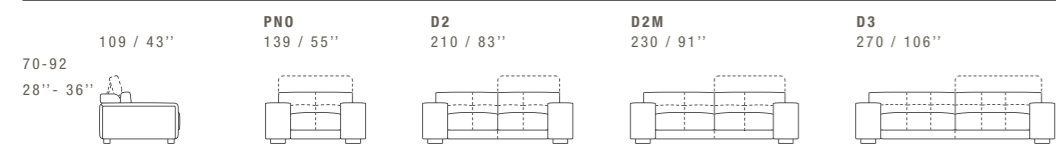

SOHO

DIMENSIONS: THE FIRST FIGURE SHOWS SIZES IN CENTIMETERS, THE SECOND IN INCHES.
EACH PIECE IS MADE BY HAND AND HAS ITS OWN UNIQUENESS. MEASURES MAY VARY WITH A TOLERANCE UP TO 3%.
MIXING ABOVE GROUPS (Y - J) WILL CREATE SECTIONALS WITH DIFFERENT SEAT WIDTHS.
CORNER PIECE E01 IS AN ODD PIECE AND CAN BE USED WITH ALL ABOVE GROUPS Y - J.
SEAT DEPTH 66/106 CM - 26/42". SEAT HEIGHT 40 CM - 16".

SOLEADO

DIMENSIONS: THE FIRST FIGURE SHOWS SIZES IN CENTIMETERS, THE SECOND IN INCHES.
EACH PIECE IS MADE BY HAND AND HAS ITS OWN UNIQUENESS. MEASURES MAY VARY WITH A TOLERANCE UP TO 3%.
MIXING ABOVE GROUPS (X - Y - J) WILL CREATE SECTIONALS WITH DIFFERENT SEAT WIDTHS.
CORNER PIECES E01, CON AND E20 ARE ODD PIECES AND CAN BE USED WITH ALL ABOVE GROUPS X - Y - J.
SEAT DEPTH 57 CM - 22". SEAT HEIGHT 42 CM - 17".