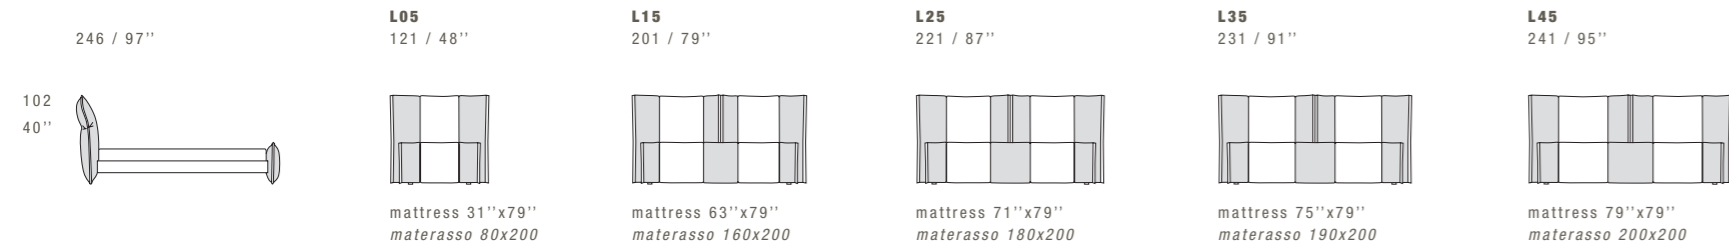

PEPPER NIGHT

DIMENSIONS: THE FIRST FIGURE SHOWS SIZES IN CENTIMETERS, THE SECOND IN INCHES.
EACH PIECE IS MADE BY HAND AND HAS ITS OWN UNIQUENESS. MEASURES MAY VARY WITH A TOLERANCE UP TO 3%.
BASE HEIGHT 29 CM - 11". LEGS HEIGHT 2,5 CM - 1".

EUROPEAN SIZES / MISURE EUROPEE