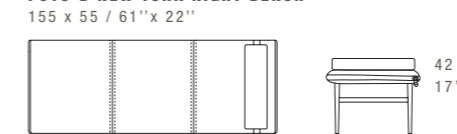

P016-D NEW YORK NIGHT BENCH

ROLL CUSHION INCLUDED