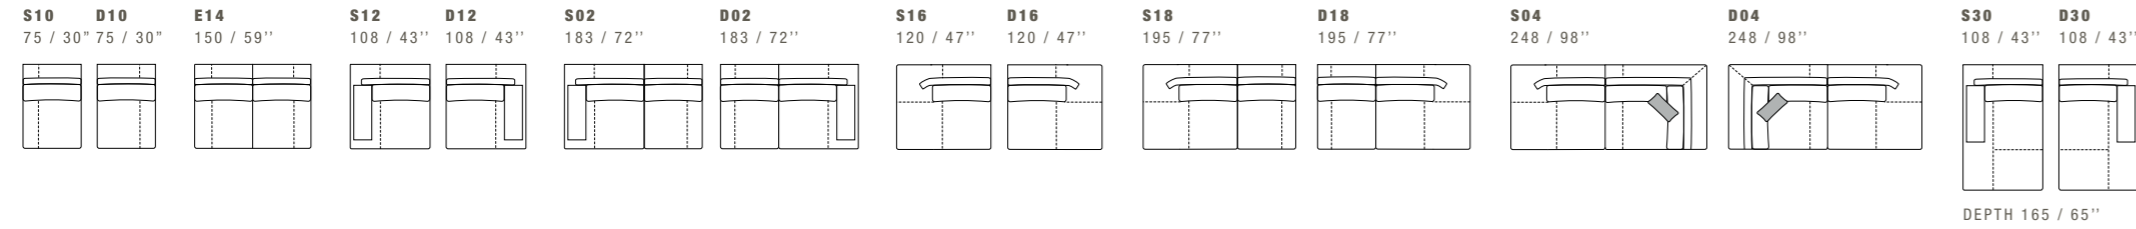

Y ALL ITEMS IN GROUP Y HAVE THE SAME SEAT WIDTH / TUTTI GLI ELEMENTI DEL GRUPPO Y HANNO LO STESSO MODULO DI SEDUTA