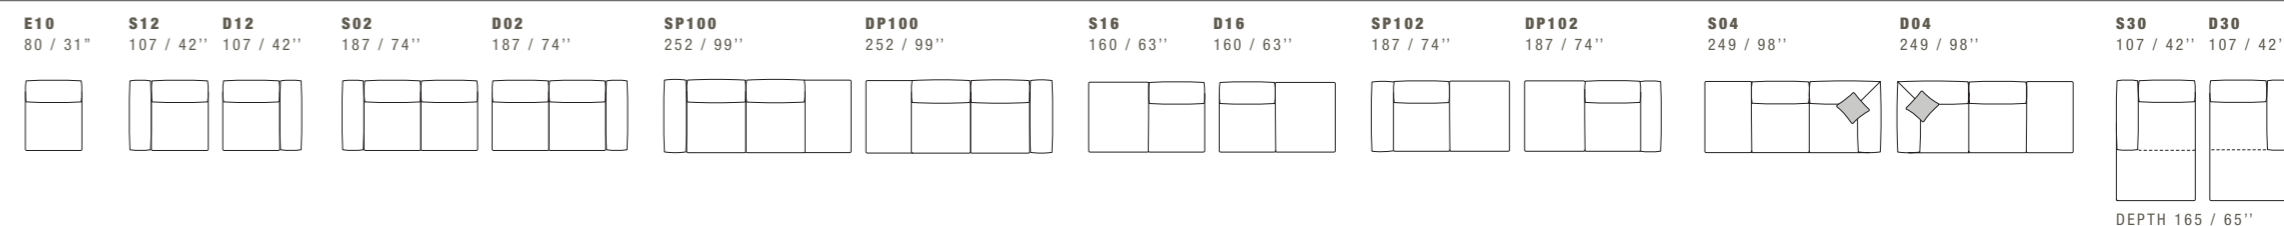

Y ALL ITEMS IN GROUP Y HAVE THE SAME SEAT WIDTH / TUTTI GLI ELEMENTI DEL GRUPPO Y HANNO LO STESSO MODULO DI SEDUTA