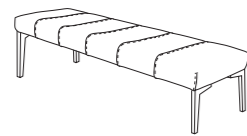

NOCE CANALETTO FRASSINO

P009-C CONE LEGS
150X50XH.39 / 59X20XH.15"