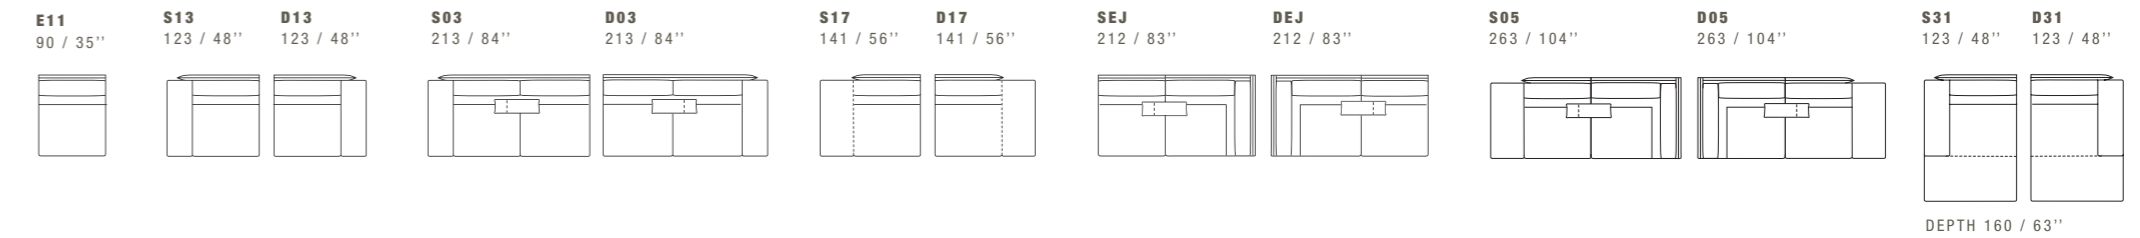

J ALL ITEMS IN GROUP J HAVE THE SAME SEAT WIDTH / TUTTI GLI ELEMENTI DEL GRUPPO J HANNO LO STESSO MODULO DI SEDUTA