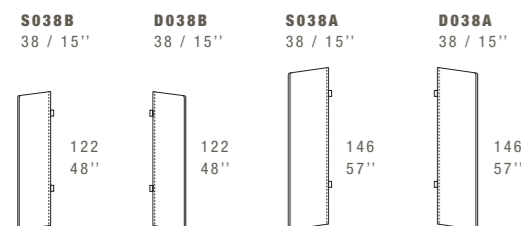

MOVABLE SIDES PANELS / TERMINALI ORIENTABILI