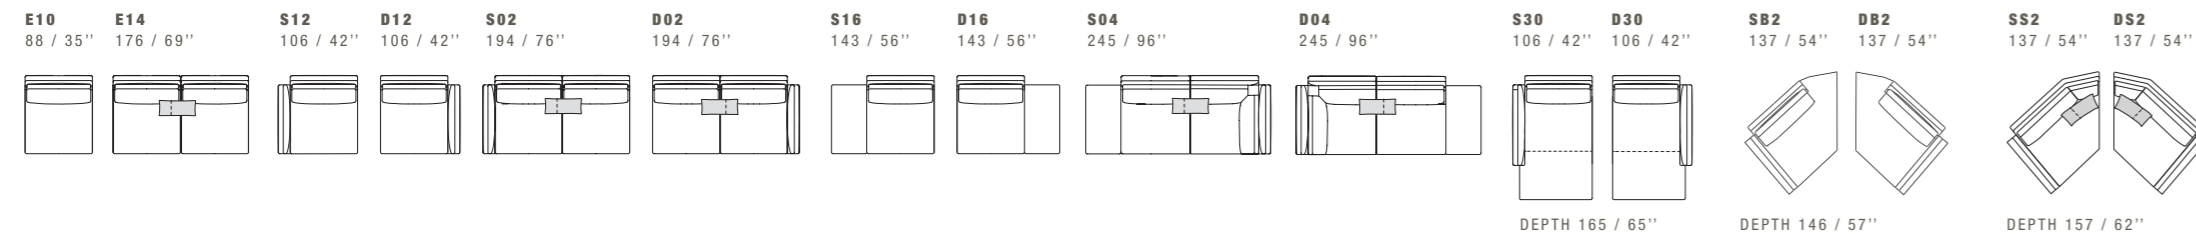

Y ALL ITEMS IN GROUP Y HAVE THE SAME SEAT WIDTH / TUTTI GLI ELEMENTI DEL GRUPPO Y HANNO LO STESSO MODULO DI SEDUTA