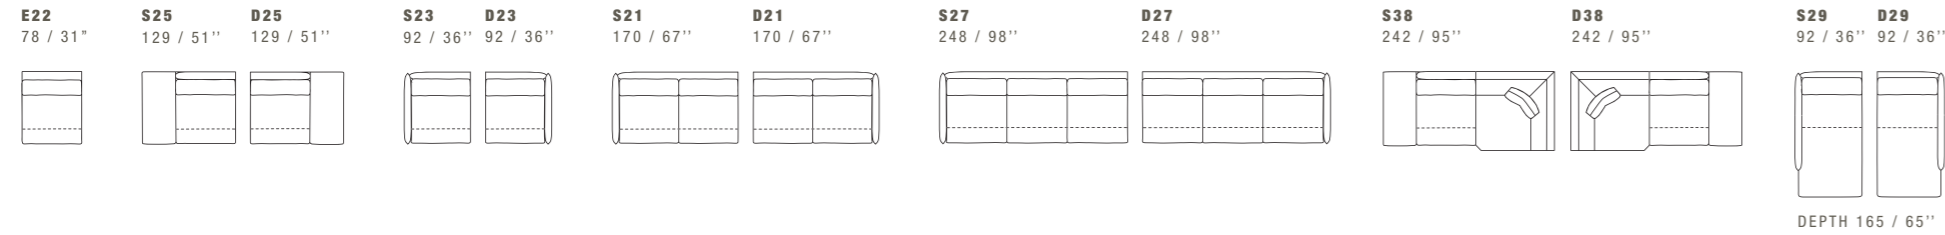

X ALL ITEMS IN GROUP X HAVE THE SAME SEAT WIDTH / TUTTI GLI ELEMENTI DEL GRUPPO X HANNO LO STESSO MODULO DI SEDUTA

Y ALL ITEMS IN GROUP Y HAVE THE SAME SEAT WIDTH / TUTTI GLI ELEMENTI DEL GRUPPO Y HANNO LO STESSO MODULO DI SEDUTA