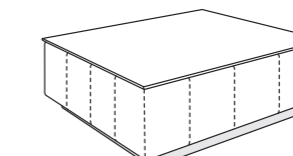

T107A
100X100XH.29 / 39X39XH.11"