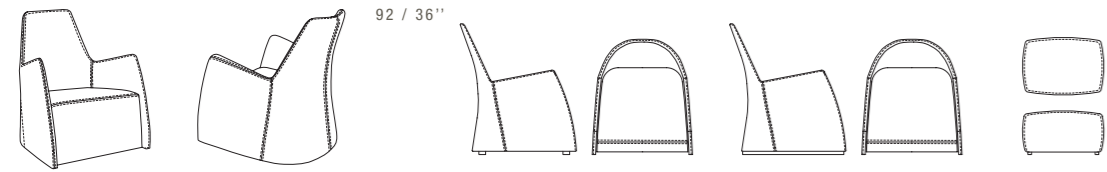

OCCASIONAL CHAIRS

DIMENSIONS: THE FIRST FIGURE SHOWS SIZES IN CENTIMETERS, THE SECOND IN INCHES.
EACH PIECE IS MADE BY HAND AND HAS ITS OWN UNIQUENESS.
MEASURES MAY VARY WITH A TOLERANCE UP TO 3%.

CARRIE

SEAT DEPTH 54 CM - 21"
SEAT HEIGHT 41 CM - 16"

PNA
74X85 / 29X33"

POL (SWIVEL)
74X85 / 29X33"

EV1
67X50XH.38
26X20XH.15"

CLUB

SEAT DEPTH 54 CM - 21"
SEAT HEIGHT 41 CM - 16"

PNA
77X88 / 30X35"

POL (SWIVEL)
77X88 / 30X35"