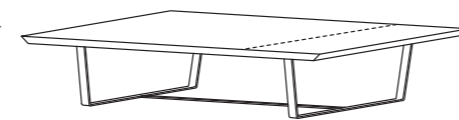

T49 MOON
Ø50XH.35 / Ø20XH.14"

T50 MOON
Ø40XH.45 / Ø16XH.18"

T51 MOON
Ø100XH.32 / Ø39XH.13"

T59 MOON
50X50XH.45 / 20X20XH.18"

T60 MOON
100X100XH.32 / 39X39XH.13"

T61 MOON
140X80XH.32 / 55X31XH.13"

COFFEE TABLES