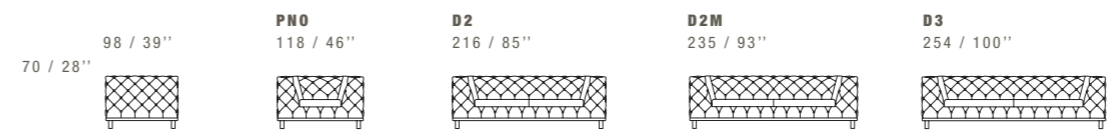

STITCHINGS CUC 509C

PG2 SUGGESTED HEADREST

65 / 26" 12 / 5"

28 / 11"

STITCHINGS CUC 509C

ASTON

DIMENSIONS: THE FIRST FIGURE SHOWS SIZES IN CENTIMETERS, THE SECOND IN INCHES.
EACH PIECE IS MADE BY HAND AND HAS ITS OWN UNIQUENESS. MEASURES MAY VARY WITH A TOLERANCE UP TO 3%.
HANDMADE CAPITONNÉ. MIXING ABOVE GROUPS (X - Y - J) WILL CREATE SECTIONALS WITH DIFFERENT SEAT WIDTHS.
CORNER PIECES E01, E20 AND S20/D20 ARE ODD PIECES AND CAN BE USED WITH ALL ABOVE GROUPS X - Y - J.
SEAT DEPTH 68 CM - 27". SEAT HEIGHT 42 CM - 17".