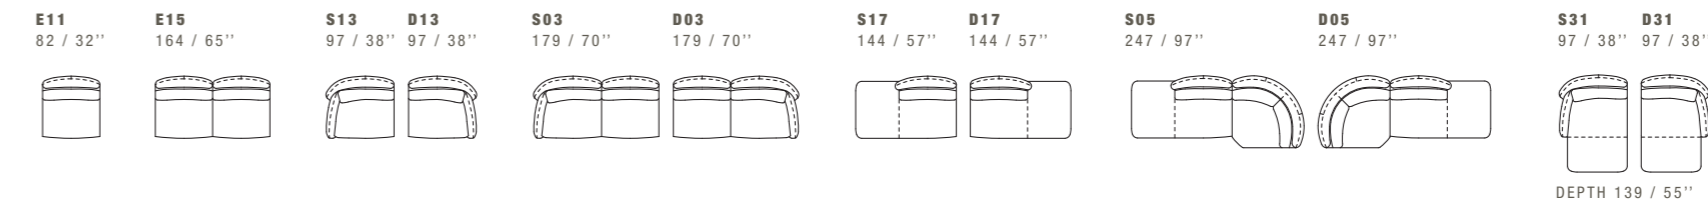

J ALL ITEMS IN GROUP J HAVE THE SAME SEAT WIDTH / TUTTI GLI ELEMENTI DEL GRUPPO J HANNO LO STESSO MODULO DI SEDUTA