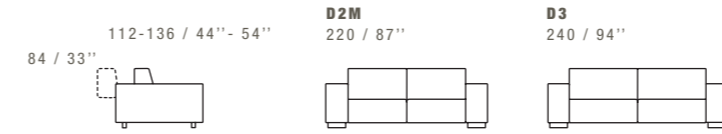

SOHO

DIMENSIONS: THE FIRST FIGURE SHOWS SIZES IN CENTIMETERS, THE SECOND IN INCHES.
EACH PIECE IS MADE BY HAND AND HAS ITS OWN UNIQUENESS. MEASURES MAY VARY WITH A TOLERANCE UP TO 3%.
MIXING ABOVE GROUPS (Y - J) WILL CREATE SECTIONALS WITH DIFFERENT SEAT WIDTHS.
CORNER PIECE E01 IS AN ODD PIECE AND CAN BE USED WITH ALL ABOVE GROUPS Y - J.
SEAT DEPTH 66/106 CM - 26/42". SEAT HEIGHT 40 CM - 16".