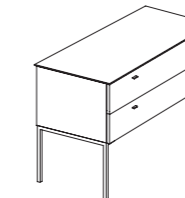

K008-B METAL BASE
120X54XH.74 / 47X21XH.29"

ALL GAMMA CUSTOMIZING FINISHES