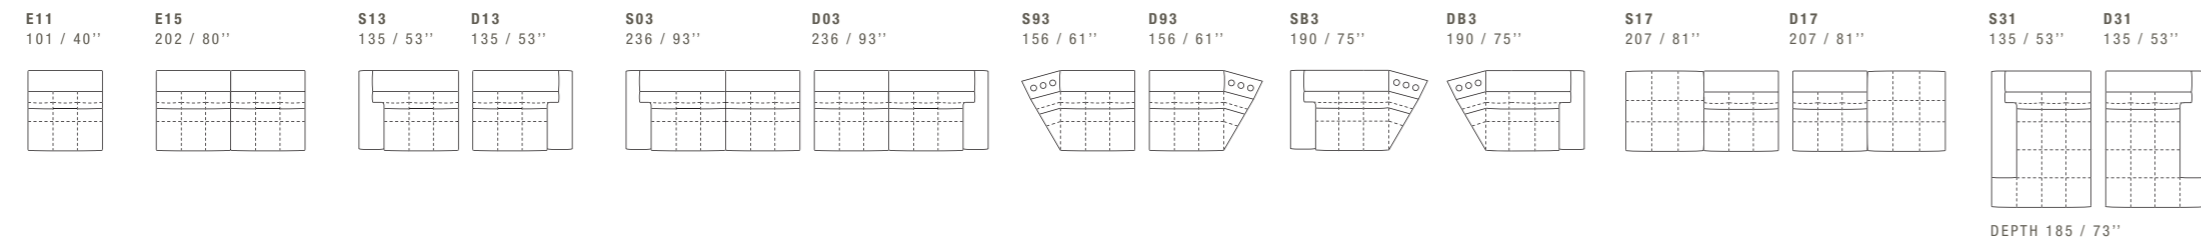

J ALL ITEMS IN GROUP J HAVE THE SAME SEAT WIDTH / TUTTI GLI ELEMENTI DEL GRUPPO J HANNO LO STESSO MODULO DI SEDUTA