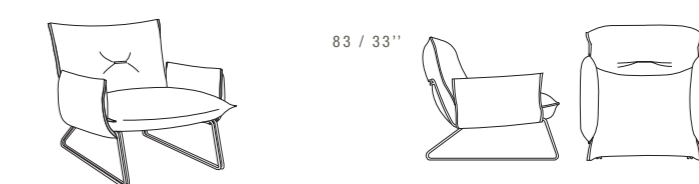

MARGOT

SEAT DEPTH 54 CM - 21"
SEAT HEIGHT 44 CM - 17"

PNA
86X87 / 34"X34"