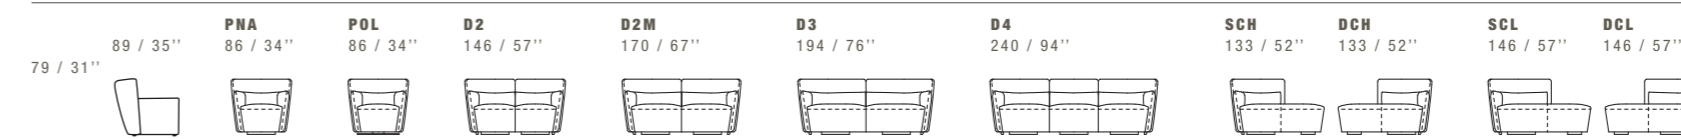

TULIP

DIMENSIONS: THE FIRST FIGURE SHOWS SIZES IN CENTIMETERS, THE SECOND IN INCHES.
EACH PIECE IS MADE BY HAND AND HAS ITS OWN UNIQUENESS. MEASURES MAY VARY WITH A TOLERANCE UP TO 3%.
MIXING ABOVE GROUPS (X - Y - J) WILL CREATE SECTIONALS WITH DIFFERENT SEAT WIDTHS.
CORNER PIECE E01 IS AN ODD PIECE AND CAN BE USED WITH ALL ABOVE GROUPS X - Y - J.
SEAT DEPTH 53 CM - 21". SEAT HEIGHT 44 CM - 17".