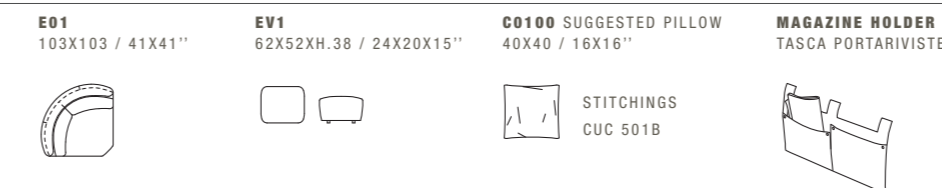

J ALL ITEMS IN GROUP J HAVE THE SAME SEAT WIDTH / TUTTI GLI ELEMENTI DEL GRUPPO J HANNO LO STESSO MODULO DI SEDUTA