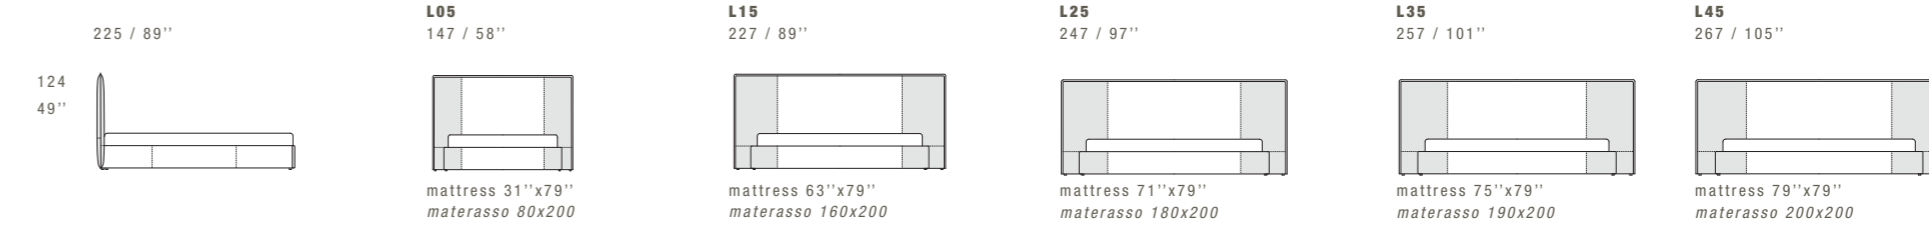

EUROPEAN SIZES / MISURE EUROPEE