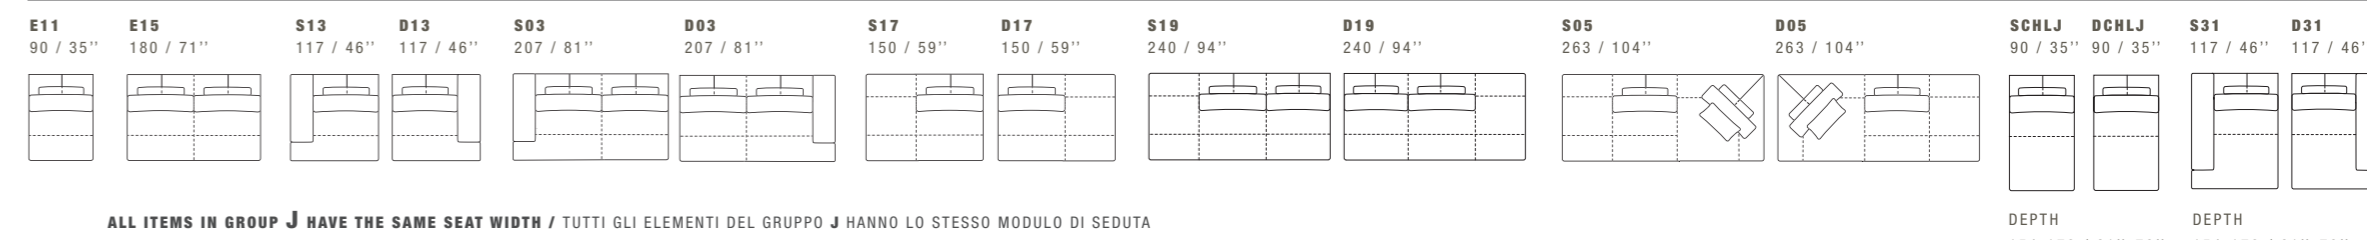

SINGLE FRAME SEPARABLE FRAME

J ALL ITEMS IN GROUP J HAVE THE SAME SEAT WIDTH / TUTTI GLI ELEMENTI DEL GRUPPO J HANNO LO STESSO MODULO DI SEDUTA