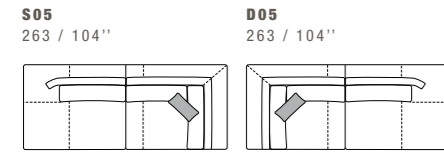

J ALL ITEMS IN GROUP J HAVE THE SAME SEAT WIDTH / TUTTI GLI ELEMENTI DEL GRUPPO J HANNO LO STESSO MODULO DI SEDUTA