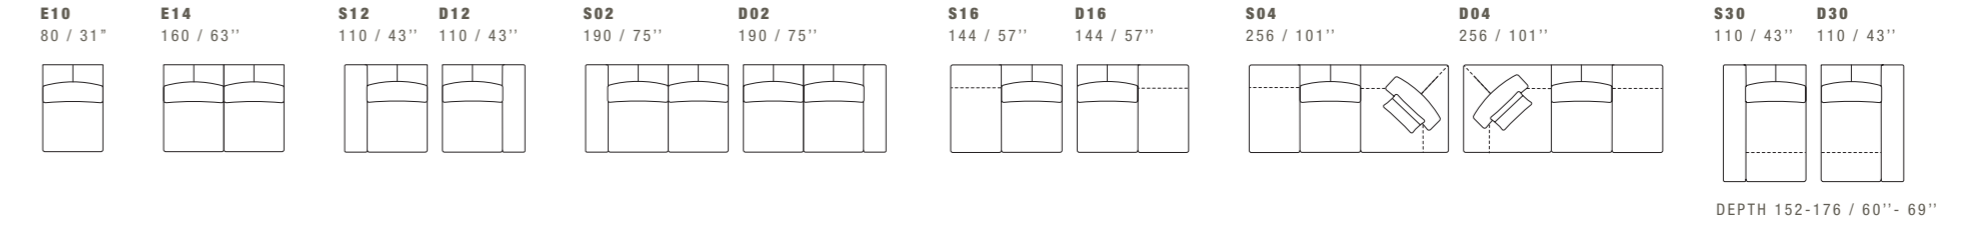

SOHO

DIMENSIONS: THE FIRST FIGURE SHOWS SIZES IN CENTIMETERS, THE SECOND IN INCHES.
EACH PIECE IS MADE BY HAND AND HAS ITS OWN UNIQUENESS. MEASURES MAY VARY WITH A TOLERANCE UP TO 3%.
MIXING ABOVE GROUPS (Y - J) WILL CREATE SECTIONALS WITH DIFFERENT SEAT WIDTHS.
CORNER PIECE E01 IS AN ODD PIECE AND CAN BE USED WITH ALL ABOVE GROUPS Y - J.
SEAT DEPTH 66/106 CM - 26/42". SEAT HEIGHT 40 CM - 16".

Y ALL ITEMS IN GROUP Y HAVE THE SAME SEAT WIDTH / TUTTI GLI ELEMENTI DEL GRUPPO Y HANNO LO STESSO MODULO DI SEDUTA