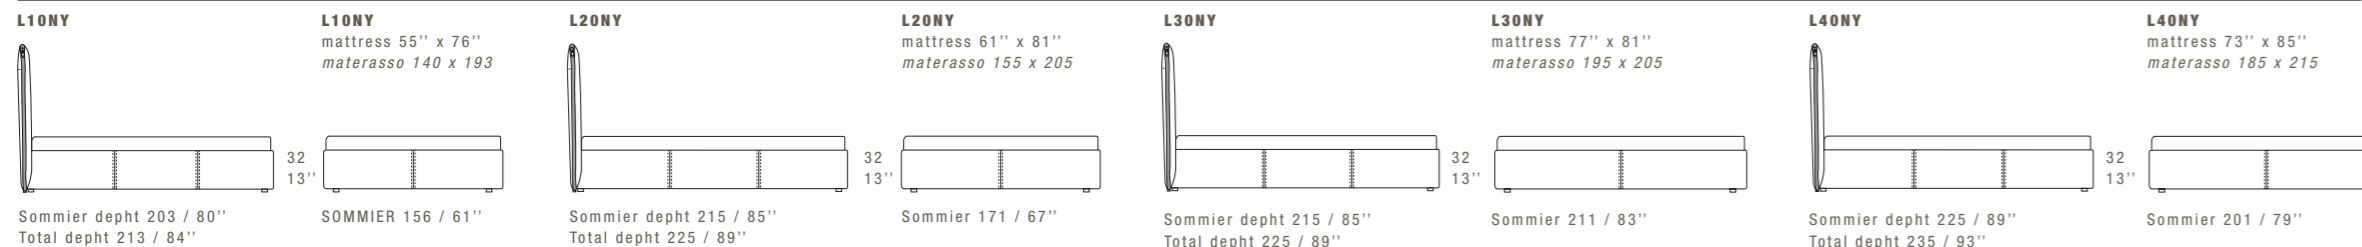

SOMMIER AMERICAN SIZES / MISURE AMERICANE

All the bedframe sizes can be combined with all the headboards available below.
I sommier sono tutti abbinabili alle testate riportate sotto.