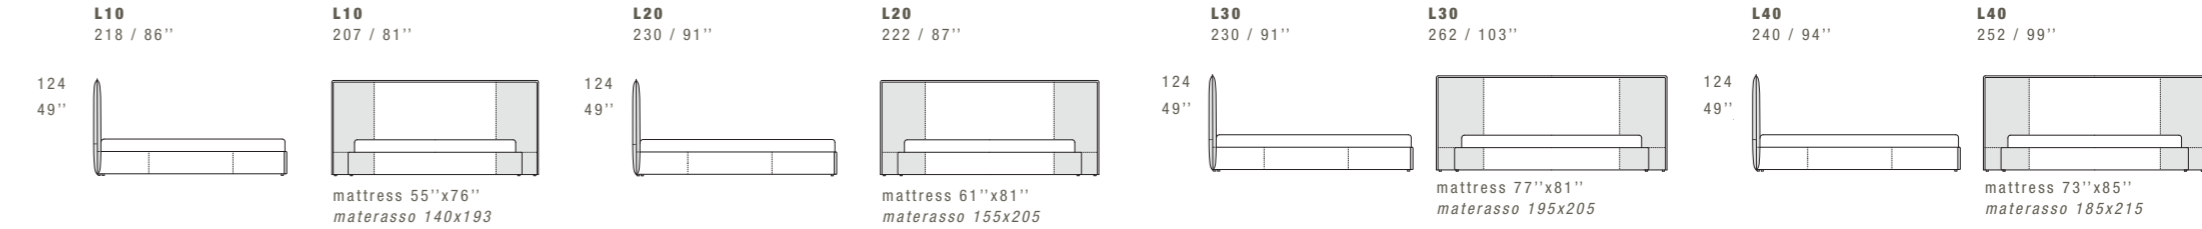

AMERICAN SIZES / MISURE AMERICANE