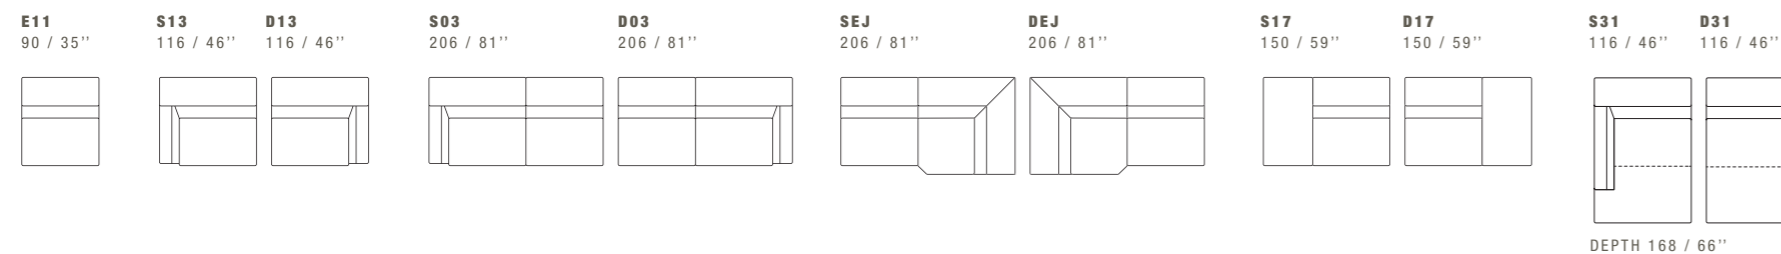

J ALL ITEMS IN GROUP J HAVE THE SAME SEAT WIDTH / TUTTI GLI ELEMENTI DEL GRUPPO J HANNO LO STESSO MODULO DI SEDUTA