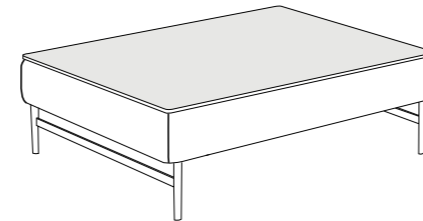

T138B
140X100XH.34 / 55X39XH.13"

COFFEE TABLES

STANDARD FEATURES

- GLASS TOP AVAILABLE IN: SMOKED OR WHITE (RAL 9003).
- BASE AVAILABLE IN: CHROME, DARK CHROME-TITANIO, BURNISHED ALUMINIUM, BURNISHED COPPER OR PAINTED METAL.

NOTES

- CERAMIC TOP AVAILABLE IN: TERRA, ANTRACITE, NOIR DESIR OR OSSIDO BRUNO COLOR.