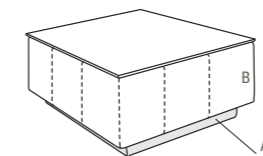

T105A
80X80XH.29 / 31X31XH.11"