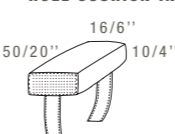

ROLL CUSHION INCLUDED

Cerniera presente in tutti i terminali.

La testiera è sempre in due parti e la congiunzione è al centro del sommier.
Le composizioni con più di cinque moduli per parte verranno assicurate al muro tramite delle staffe.