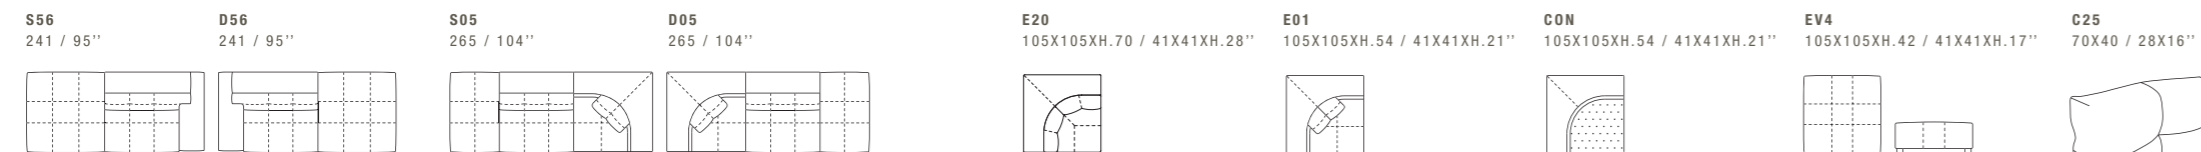

ALL ITEMS IN GROUP J HAVE THE SAME SEAT WIDTH / TUTTI GLI ELEMENTI DEL GRUPPO J HANNO LO STESSO MODULO DI SEDUTA