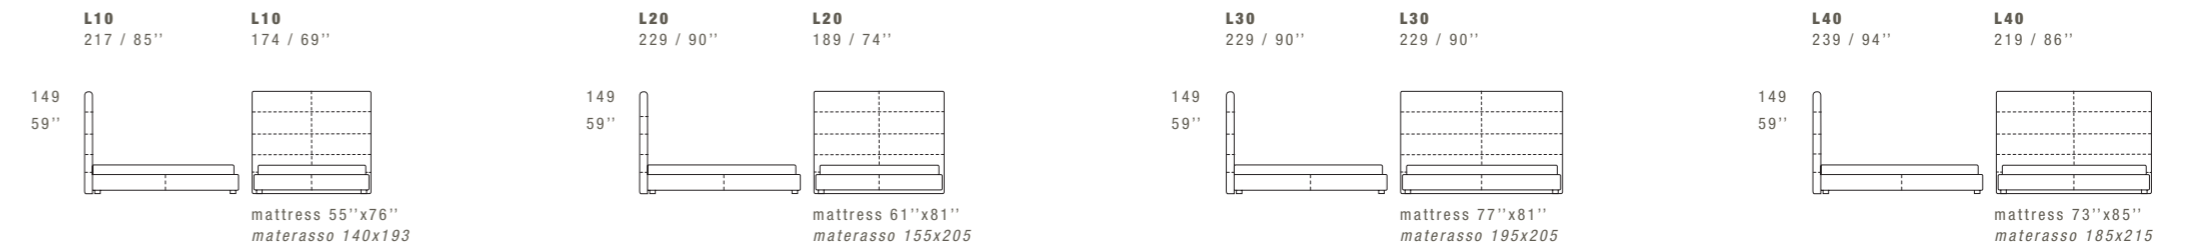

AMERICAN SIZES / MISURE AMERICANE

LOW HEADBOARD VERSION VERSIONE CON TESTIERA BASSA

P009 SAYONARA NIGHT BENCH

150 x 50 / 59" x 20"