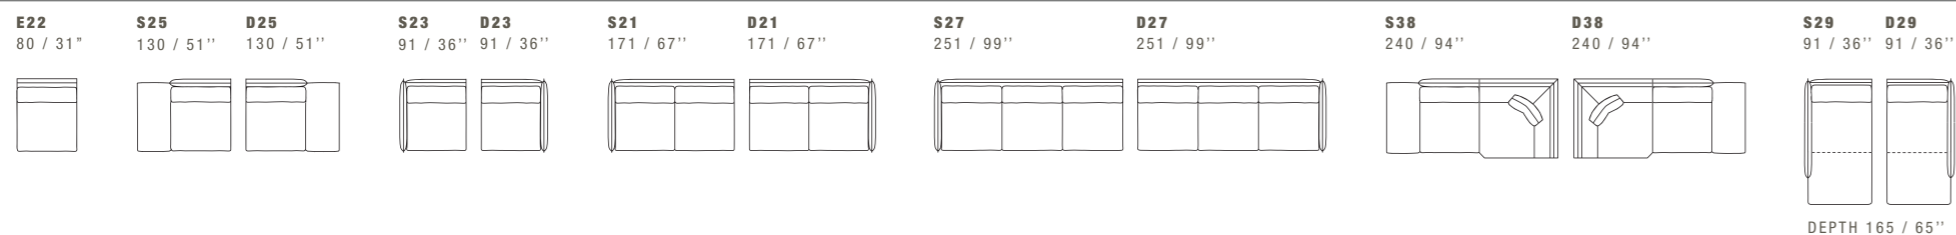

X ALL ITEMS IN GROUP X HAVE THE SAME SEAT WIDTH / TUTTI GLI ELEMENTI DEL GRUPPO X HANNO LO STESSO MODULO DI SEDUTA

Y ALL ITEMS IN GROUP Y HAVE THE SAME SEAT WIDTH / TUTTI GLI ELEMENTI DEL GRUPPO Y HANNO LO STESSO MODULO DI SEDUTA