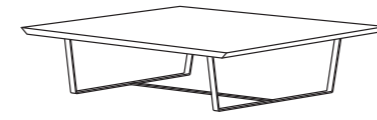

T49 MOON
Ø50XH.35 / Ø20XH.14"

T50 MOON
Ø40XH.45 / Ø16XH.18"

T51 MOON
Ø100XH.32 / Ø39XH.13"

T59 MOON
50X50XH.45 / 20X20XH.18"

T60 MOON
100X100XH.32 / 39X39XH.13"

T61 MOON
140X80XH.32 / 55X31XH.13"

COFFEE TABLES