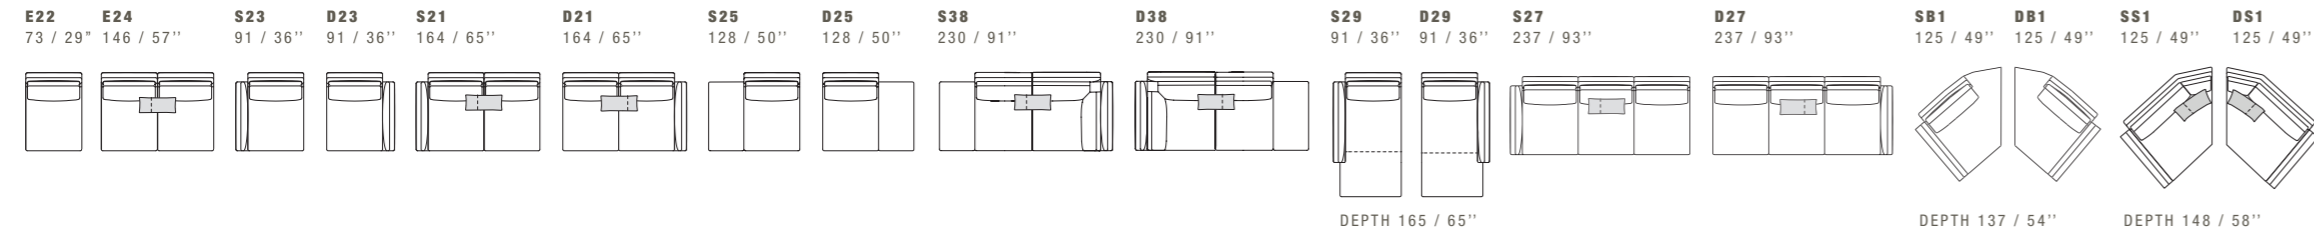

X ALL ITEMS IN GROUP X HAVE THE SAME SEAT WIDTH / TUTTI GLI ELEMENTI DEL GRUPPO X HANNO LO STESSO MODULO DI SEDUTA