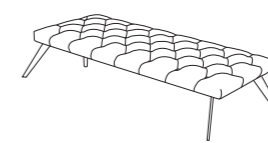

ALL GAMMA CUSTOMIZING FINISHES

BENCHES

P012 PASSEPARTOUT BENCH

STANDARD FEATURES

- HARD WOOD FRAME.
- SEAT CUSHION IN POLYURETHANE COVERED WITH WADDING.
- SEAT HEIGHT 39 CM - 15".
- LEGS HEIGHT 19 CM - 7".

P012-D PASSEPARTOUT BENCH
150X73XH.39 / 59X29XH.15"