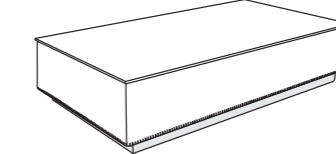

T101A
120X80XH.29 / 47X31XH.11"