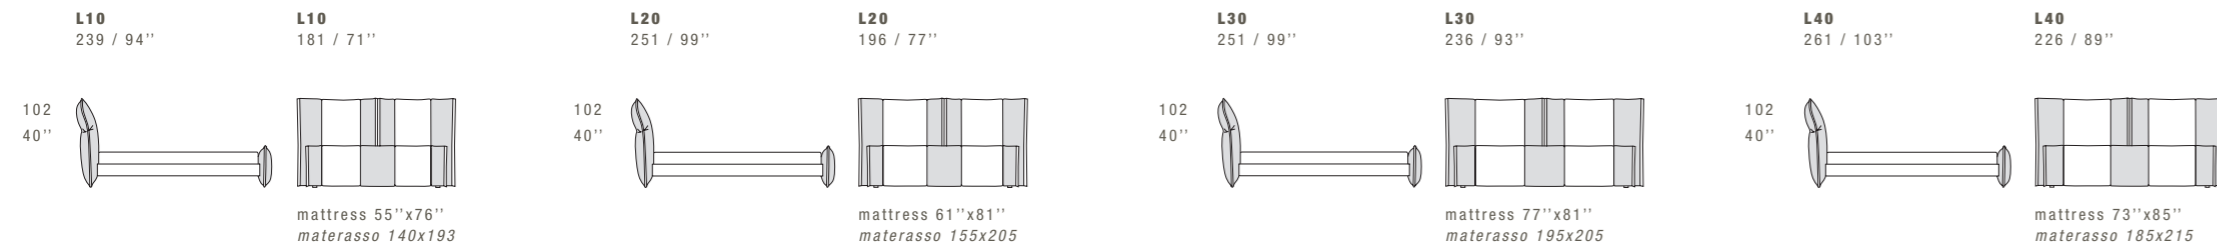

AMERICAN SIZES / MISURE AMERICANE

P007 PEPPER NIGHT BENCH

150 x 50 / 59" x 20"

SAYONARA NIGHT

DIMENSIONS: THE FIRST FIGURE SHOWS SIZES IN CENTIMETERS, THE SECOND IN INCHES.
EACH PIECE IS MADE BY HAND AND HAS ITS OWN UNIQUENESS. MEASURES MAY VARY WITH A TOLERANCE UP TO 3%.
BASE HEIGHT 32 CM - 13". LEGS HEIGHT 4 CM - 1" 1/2".