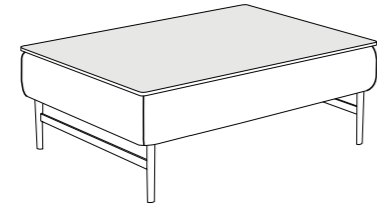

T136B
120X80XH.34 / 47X31XH.13"