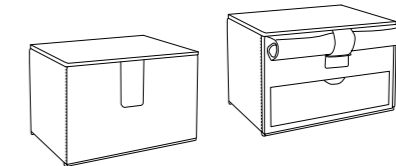

K011-D NIGHT STAND
62X57XH.43 / 24X22XH.17"

K012-D NIGHT STAND
Ø50XH.43 / Ø20XH.17"

STANDARD FEATURES

- HARD WOOD FRAME COVERED IN LEATHER.

K013-A NIGHT STAND
62X52XH.43 / 24X20XH.17"

DRESSERS

STANDARD FEATURES