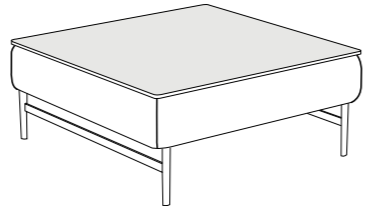

T137B
100X100XH.34 / 39X39XH.13"