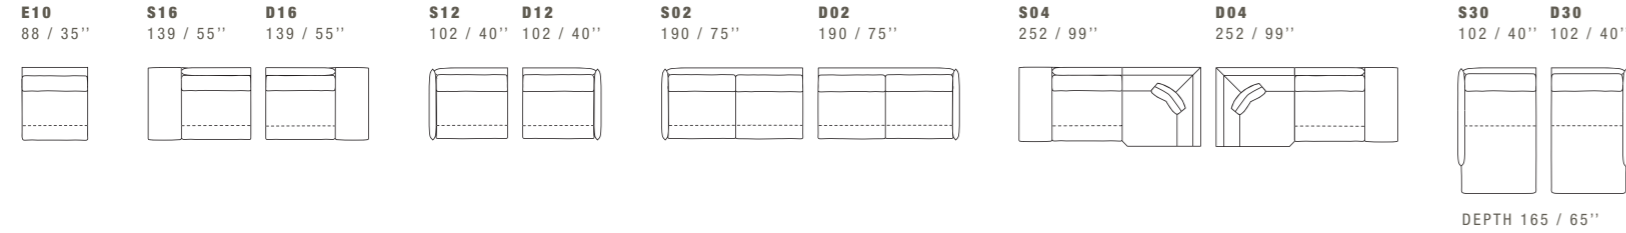

J ALL ITEMS IN GROUP J HAVE THE SAME SEAT WIDTH / TUTTI GLI ELEMENTI DEL GRUPPO J HANNO LO STESSO MODULO DI SEDUTA