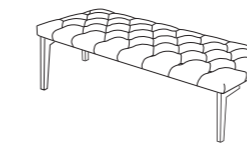

BENCHES

P013 ASTON BENCHES

STANDARD FEATURES

- HARD WOOD FRAME.
- SEAT CUSHION IN POLYURETHANE.
- SEAT HEIGHT 39 CM - 15".
- LEGS HEIGHT 26 CM - 10".
- HANDMADE CAPITONNÉ.

P013-A WOOD LEGS
150X53XH.39 / 59X21XH.15"

NOCE CANALETTO FRASSINO

P013-C CONE LEGS
150X53XH.39 / 59X21XH.15"