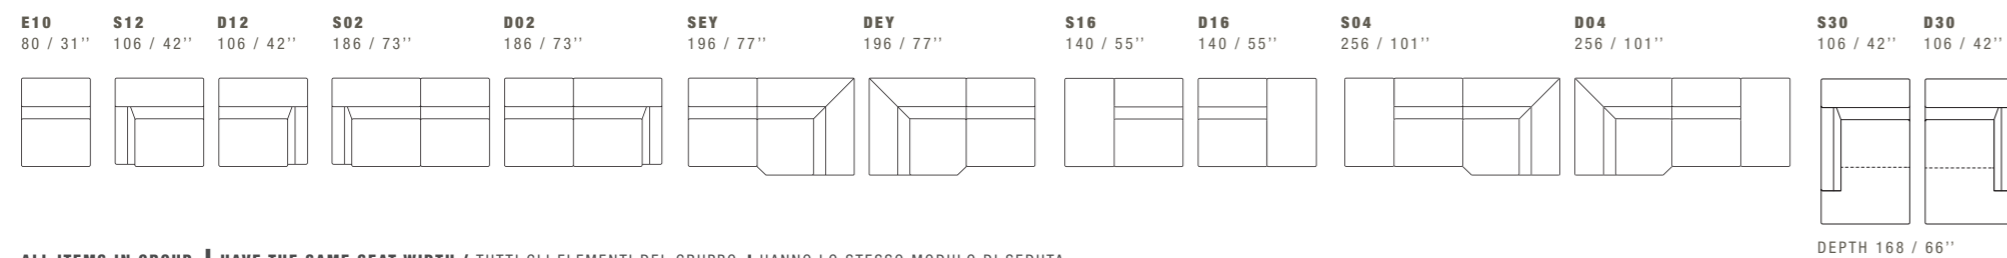

Y ALL ITEMS IN GROUP Y HAVE THE SAME SEAT WIDTH / TUTTI GLI ELEMENTI DEL GRUPPO Y HANNO LO STESSO MODULO DI SEDUTA