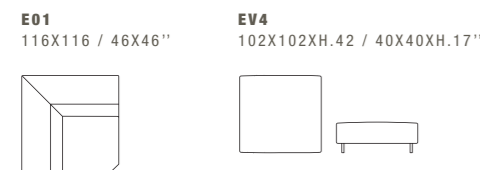

J ALL ITEMS IN GROUP J HAVE THE SAME SEAT WIDTH / TUTTI GLI ELEMENTI DEL GRUPPO J HANNO LO STESSO MODULO DI SEDUTA