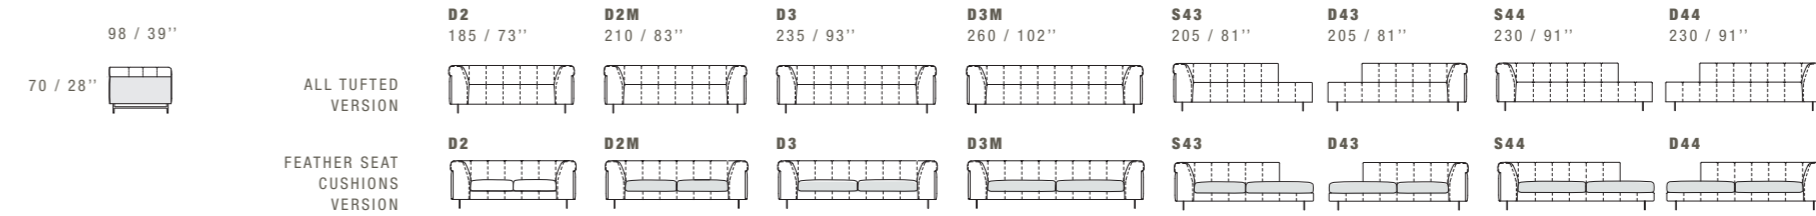

MOOD

DIMENSIONS: THE FIRST FIGURE SHOWS SIZES IN CENTIMETERS, THE SECOND IN INCHES.
EACH PIECE IS MADE BY HAND AND HAS ITS OWN UNIQUENESS. MEASURES MAY VARY WITH A TOLERANCE UP TO 3%.
MIXING ABOVE GROUPS (X - Y - J) WILL CREATE SECTIONALS WITH DIFFERENT SEAT WIDTHS.
CORNER PIECE E01 IS AN ODD PIECE AND CAN BE USED WITH ALL ABOVE GROUPS X - Y - J.
SEAT DEPTH 57 CM - 22". SEAT HEIGHT 43 CM - 17".

J ALL ITEMS IN GROUP J HAVE THE SAME SEAT WIDTH / TUTTI GLI ELEMENTI DEL GRUPPO J HANNO LO STESSO MODULO DI SEDUTA

NAUTILUS

DIMENSIONS: THE FIRST FIGURE SHOWS SIZES IN CENTIMETERS, THE SECOND IN INCHES.
EACH PIECE IS MADE BY HAND AND HAS ITS OWN UNIQUENESS. MEASURES MAY VARY WITH A TOLERANCE UP TO 3%.
MIXING ABOVE GROUPS (Y - J) WILL CREATE SECTIONALS WITH DIFFERENT SEAT WIDTHS.
CORNER PIECE E01 IS AN ODD PIECE AND CAN BE USED WITH ALL ABOVE GROUPS Y - J.
SEAT DEPTH 63 CM - 25". SEAT HEIGHT 42 CM - 17".