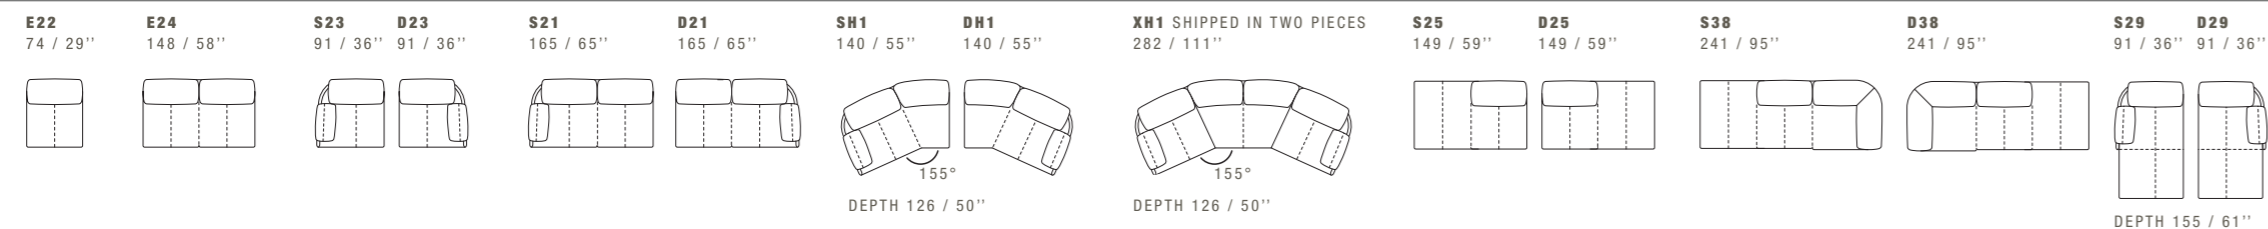

X ALL ITEMS IN GROUP X HAVE THE SAME SEAT WIDTH / TUTTI GLI ELEMENTI DEL GRUPPO X HANNO LO STESSO MODULO DI SEDUTA