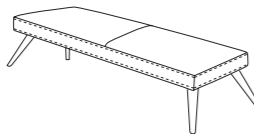

ALL GAMMA CUSTOMIZING FINISHES

P007-D METAL LEGS
150X50XH.39 / 59X20XH.15"