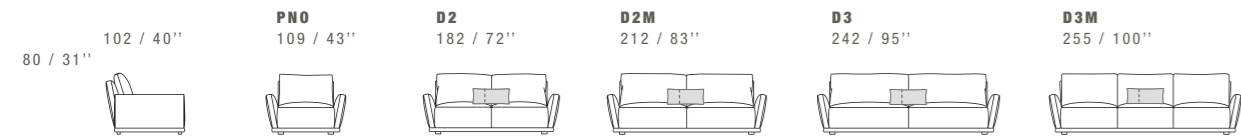

J ALL ITEMS IN GROUP J HAVE THE SAME SEAT WIDTH / TUTTI GLI ELEMENTI DEL GRUPPO J HANNO LO STESSO MODULO DI SEDUTA

VICTOR

DIMENSIONS: THE FIRST FIGURE SHOWS SIZES IN CENTIMETERS, THE SECOND IN INCHES.
EACH PIECE IS MADE BY HAND AND HAS ITS OWN UNIQUENESS. MEASURES MAY VARY WITH A TOLERANCE UP TO 3%.
MIXING ABOVE GROUPS (X - Y - J) WILL CREATE SECTIONALS WITH DIFFERENT SEAT WIDTHS.
CORNER PIECE E01 IS AN ODD PIECE AND CAN BE USED WITH ALL ABOVE GROUPS X - Y - J.
SEAT DEPTH 61 CM - 24". SEAT HEIGHT 43 CM - 17".