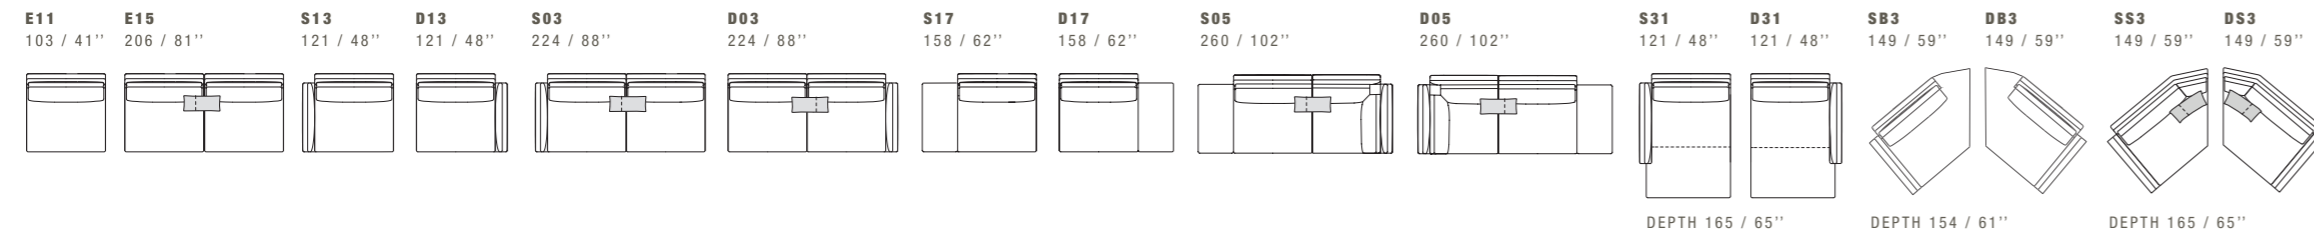

J ALL ITEMS IN GROUP J HAVE THE SAME SEAT WIDTH / TUTTI GLI ELEMENTI DEL GRUPPO J HANNO LO STESSO MODULO DI SEDUTA