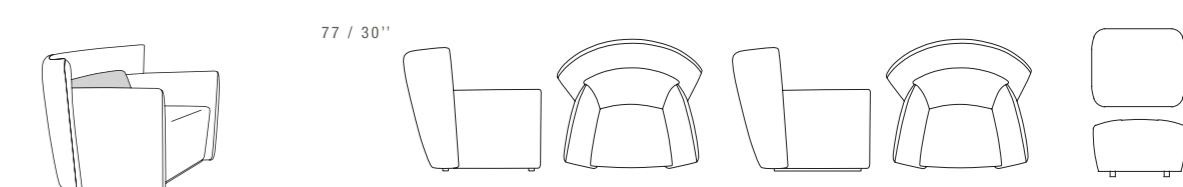

POL (SWIVEL)
84X88 / 33X35"

TULIP

SEAT DEPTH 54 CM - 21"
SEAT HEIGHT 42 CM - 17"

PNA
86X85 / 34"X33"

POL (SWIVEL)
86X85 / 34X33"

EV1
62X52XH.38
24X20XH.15"

ALFRED NIGHT

DIMENSIONS: THE FIRST FIGURE SHOWS SIZES IN CENTIMETERS, THE SECOND IN INCHES.
EACH PIECE IS MADE BY HAND AND HAS ITS OWN UNIQUENESS.
MEASURES MAY VARY WITH A TOLERANCE UP TO 3%.
BASE HEIGHT 29 CM - 11". LEGS HEIGHT 16 CM - 6".