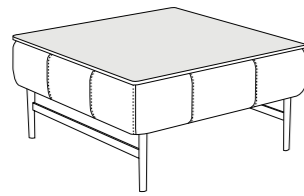

ACCESSORIES

COFFEE TABLES

STANDARD FEATURES

- HARD WOOD FRAME COVERED IN LEATHER.
- GLASS TOP AVAILABLE IN: SMOKED OR WHITE (RAL 9003).
- BASE AVAILABLE IN: CHROME, DARK CHROME-TITANIO, BURNISHED ALUMINIUM, BURNISHED COPPER OR PAINTED METAL.

NOTES

- CERAMIC TOP AVAILABLE IN: TERRA, ANTRACITE, NOIR DESIR OR OSSIDO BRUNO COLOR.

T130B
84X84XH.34 / 33X33XH.13"