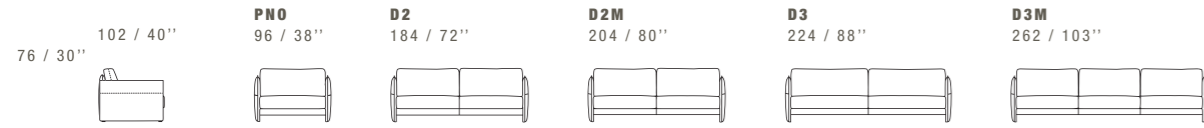

MOOD

DIMENSIONS: THE FIRST FIGURE SHOWS SIZES IN CENTIMETERS, THE SECOND IN INCHES.
EACH PIECE IS MADE BY HAND AND HAS ITS OWN UNIQUENESS. MEASURES MAY VARY WITH A TOLERANCE UP TO 3%.
MIXING ABOVE GROUPS (X - Y - J) WILL CREATE SECTIONALS WITH DIFFERENT SEAT WIDTHS.
CORNER PIECE E01 IS AN ODD PIECE AND CAN BE USED WITH ALL ABOVE GROUPS X - Y - J.
SEAT DEPTH 57 CM - 22". SEAT HEIGHT 43 CM - 17".