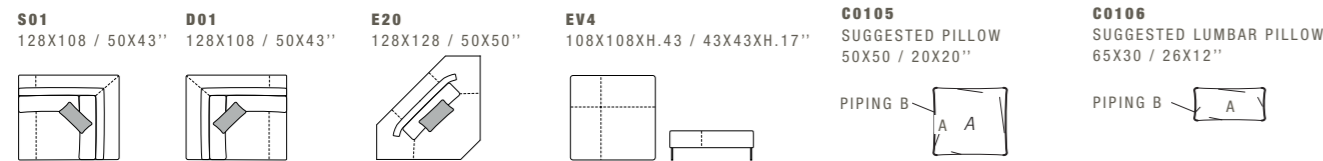

J ALL ITEMS IN GROUP J HAVE THE SAME SEAT WIDTH / TUTTI GLI ELEMENTI DEL GRUPPO J HANNO LO STESSO MODULO DI SEDUTA