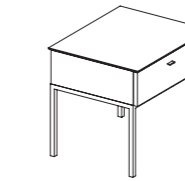

K007-B METAL BASE
56X47XH.51 / 22X19XH.20"

ALL GAMMA CUSTOMIZING FINISHES