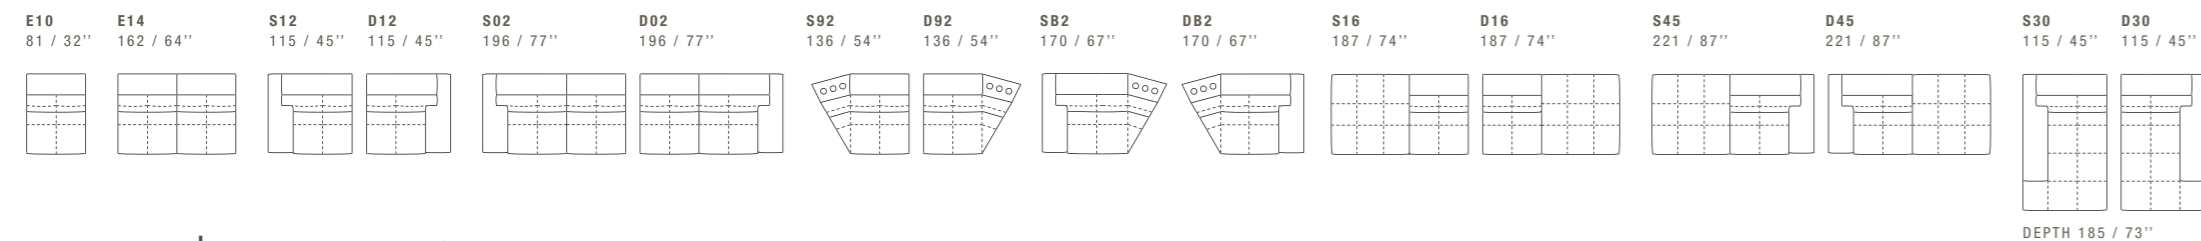

Y ALL ITEMS IN GROUP Y HAVE THE SAME SEAT WIDTH / TUTTI GLI ELEMENTI DEL GRUPPO Y HANNO LO STESSO MODULO DI SEDUTA