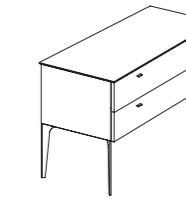

K008-D METAL LEGS
120X54XH.74 / 47X21XH.29"

ALL GAMMA CUSTOMIZING FINISHES