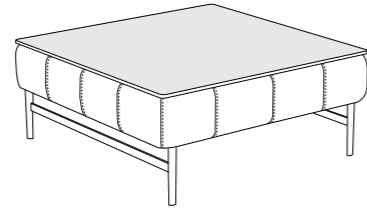

T132B
104X104XH.34 / 41X41XH.13"