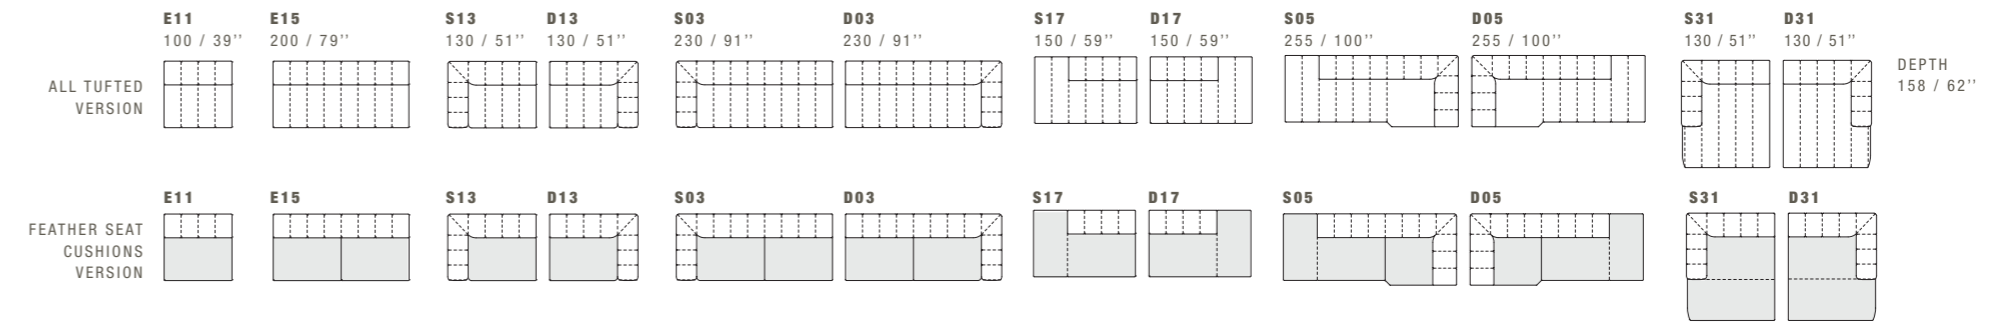

MOOD

DIMENSIONS: THE FIRST FIGURE SHOWS SIZES IN CENTIMETERS, THE SECOND IN INCHES.
EACH PIECE IS MADE BY HAND AND HAS ITS OWN UNIQUENESS. MEASURES MAY VARY WITH A TOLERANCE UP TO 3%.
MIXING ABOVE GROUPS (X - Y - J) WILL CREATE SECTIONALS WITH DIFFERENT SEAT WIDTHS.
CORNER PIECE E01 IS AN ODD PIECE AND CAN BE USED WITH ALL ABOVE GROUPS X - Y - J.
SEAT DEPTH 57 CM - 22". SEAT HEIGHT 43 CM - 17".

X ALL ITEMS IN GROUP X HAVE THE SAME SEAT WIDTH / TUTTI GLI ELEMENTI DEL GRUPPO X HANNO LO STESSO MODULO DI SEDUTA

Y ALL ITEMS IN GROUP Y HAVE THE SAME SEAT WIDTH / TUTTI GLI ELEMENTI DEL GRUPPO Y HANNO LO STESSO MODULO DI SEDUTA

J ALL ITEMS IN GROUP J HAVE THE SAME SEAT WIDTH / TUTTI GLI ELEMENTI DEL GRUPPO J HANNO LO STESSO MODULO DI SEDUTA

NAUTILUS

DIMENSIONS: THE FIRST FIGURE SHOWS SIZES IN CENTIMETERS, THE SECOND IN INCHES.
EACH PIECE IS MADE BY HAND AND HAS ITS OWN UNIQUENESS. MEASURES MAY VARY WITH A TOLERANCE UP TO 3%.
MIXING ABOVE GROUPS (Y - J) WILL CREATE SECTIONALS WITH DIFFERENT SEAT WIDTHS.
CORNER PIECE E01 IS AN ODD PIECE AND CAN BE USED WITH ALL ABOVE GROUPS Y - J.
SEAT DEPTH 63 CM - 25". SEAT HEIGHT 42 CM - 17".

Y ALL ITEMS IN GROUP Y HAVE THE SAME SEAT WIDTH / TUTTI GLI ELEMENTI DEL GRUPPO Y HANNO LO STESSO MODULO DI SEDUTA

J ALL ITEMS IN GROUP J HAVE THE SAME SEAT WIDTH / TUTTI GLI ELEMENTI DEL GRUPPO J HANNO LO STESSO MODULO DI SEDUTA

NOTES
PIECES S07/D07 CAN BE USED BOTH AS SECTIONAL UNIT, OR FREE STANDING.
PIECES S07/D07 INCLUDE ONE C0109 PILLOW FREE OF CHARGE.