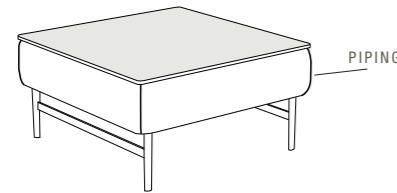

NOTES

- CERAMIC TOP AVAILABLE IN: TERRA, ANTRACITE, NOIR DESIR OR OSSIDO BRUNO COLOR.

T135B
80X80XH.34 / 31X31XH.13"