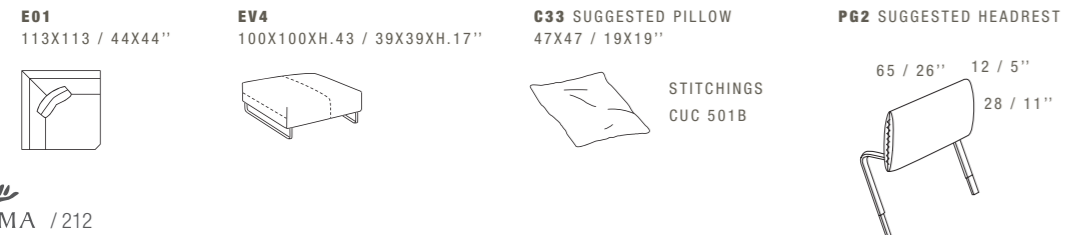

MOOD

DIMENSIONS: THE FIRST FIGURE SHOWS SIZES IN CENTIMETERS, THE SECOND IN INCHES.
EACH PIECE IS MADE BY HAND AND HAS ITS OWN UNIQUENESS. MEASURES MAY VARY WITH A TOLERANCE UP TO 3%.
MIXING ABOVE GROUPS (X - Y - J) WILL CREATE SECTIONALS WITH DIFFERENT SEAT WIDTHS.
CORNER PIECE E01 IS AN ODD PIECE AND CAN BE USED WITH ALL ABOVE GROUPS X - Y - J.
SEAT DEPTH 57 CM - 22". SEAT HEIGHT 43 CM - 17".

X ALL ITEMS IN GROUP X HAVE THE SAME SEAT WIDTH / TUTTI GLI ELEMENTI DEL GRUPPO X HANNO LO STESSO MODULO DI SEDUTA

Y ALL ITEMS IN GROUP Y HAVE THE SAME SEAT WIDTH / TUTTI GLI ELEMENTI DEL GRUPPO Y HANNO LO STESSO MODULO DI SEDUTA

J ALL ITEMS IN GROUP J HAVE THE SAME SEAT WIDTH / TUTTI GLI ELEMENTI DEL GRUPPO J HANNO LO STESSO MODULO DI SEDUTA

NAUTILUS

DIMENSIONS: THE FIRST FIGURE SHOWS SIZES IN CENTIMETERS, THE SECOND IN INCHES.
EACH PIECE IS MADE BY HAND AND HAS ITS OWN UNIQUENESS. MEASURES MAY VARY WITH A TOLERANCE UP TO 3%.
MIXING ABOVE GROUPS (Y - J) WILL CREATE SECTIONALS WITH DIFFERENT SEAT WIDTHS.
CORNER PIECE E01 IS AN ODD PIECE AND CAN BE USED WITH ALL ABOVE GROUPS Y - J.
SEAT DEPTH 63 CM - 25". SEAT HEIGHT 42 CM - 17".

Y ALL ITEMS IN GROUP Y HAVE THE SAME SEAT WIDTH / TUTTI GLI ELEMENTI DEL GRUPPO Y HANNO LO STESSO MODULO DI SEDUTA

J ALL ITEMS IN GROUP J HAVE THE SAME SEAT WIDTH / TUTTI GLI ELEMENTI DEL GRUPPO J HANNO LO STESSO MODULO DI SEDUTA

NOTES
PIECES S07/D07 CAN BE USED BOTH AS SECTIONAL UNIT, OR FREE STANDING.
PIECES S07/D07 INCLUDE ONE C0109 PILLOW FREE OF CHARGE.