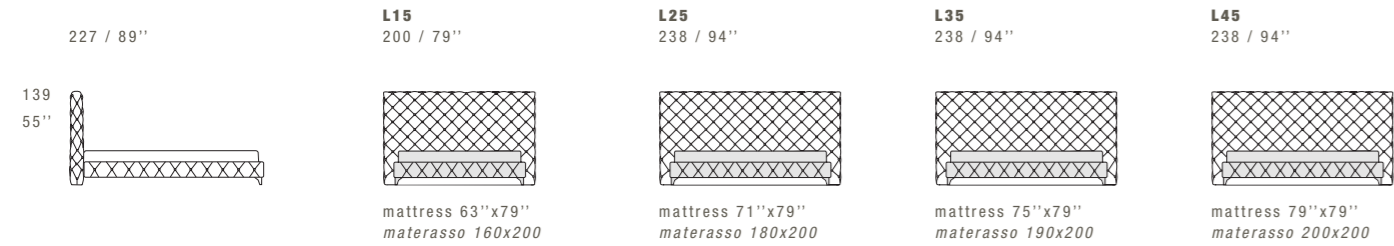

ASTON ALTO NIGHT

DIMENSIONS: THE FIRST FIGURE SHOWS SIZES IN CENTIMETERS, THE SECOND IN INCHES.
EACH PIECE IS MADE BY HAND AND HAS ITS OWN UNIQUENESS. MEASURES MAY VARY WITH A TOLERANCE UP TO 3%.
HANDMADE CAPITONNÉ. BASE HEIGHT 36 CM - 14". LEGS HEIGHT 11 CM - 4 1/4".

EUROPEAN SIZES / MISURE EUROPEE