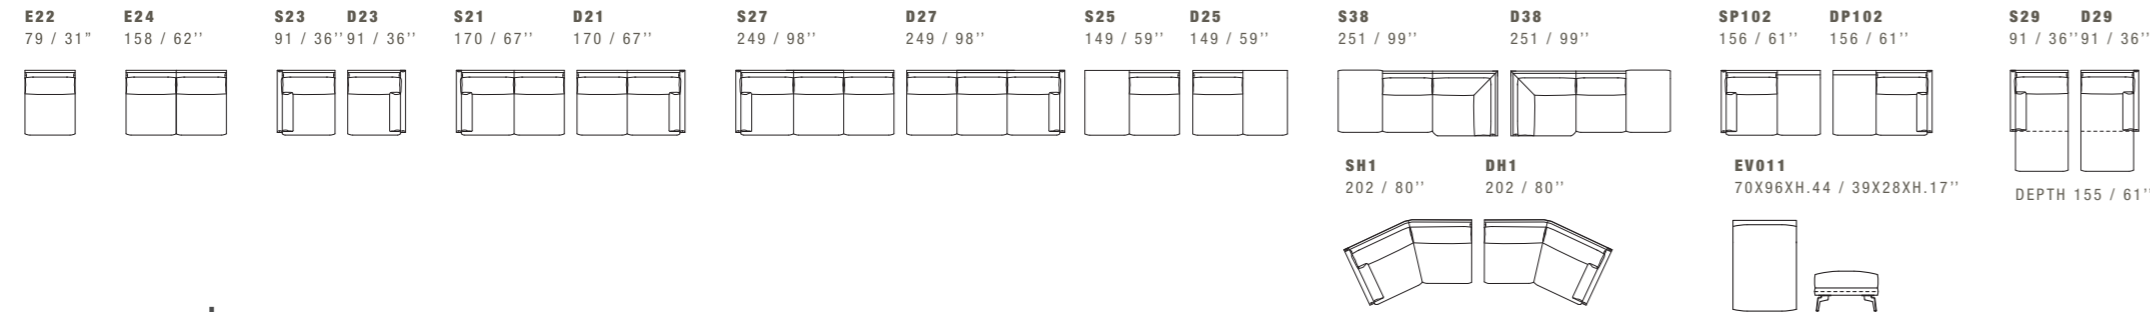

X ALL ITEMS IN GROUP X HAVE THE SAME SEAT WIDTH / TUTTI GLI ELEMENTI DEL GRUPPO X HANNO LO STESSO MODULO DI SEDUTA