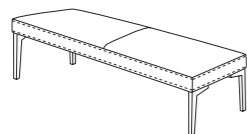

ACCESSORIES

BENCHES

P007 PEPPER NIGHT BENCHES

STANDARD FEATURES

- HARD WOOD FRAME.
- SEAT CUSHION IN POLYURETHANE COVERED WITH WADDING.
- SEAT HEIGHT 39 CM - 15".
- LEGS HEIGHT 26 CM - 10".

P007-A WOOD LEGS
150X50XH.39 / 59X20XH.15"

NOCE CANALETTO FRASSINO

P007-C CONE LEGS
150X50XH.39 / 59X20XH.15"