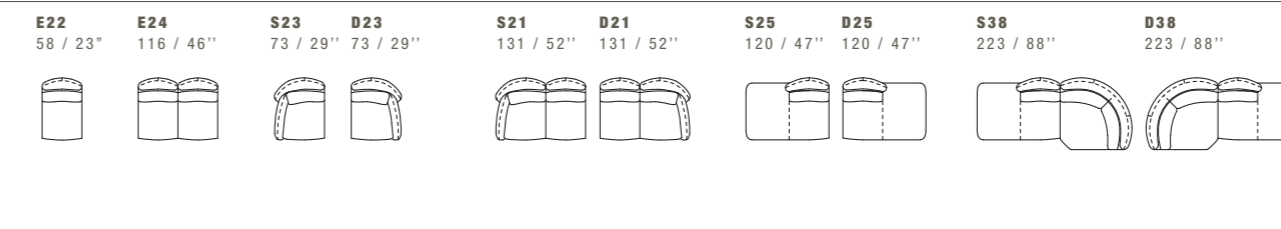

X ALL ITEMS IN GROUP X HAVE THE SAME SEAT WIDTH / TUTTI GLI ELEMENTI DEL GRUPPO X HANNO LO STESSO MODULO DI SEDUTA