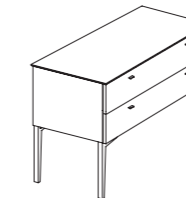

NOTES

- CERAMIC TOP AVAILABLE IN: TERRA, ANTRACITE, NOIR DESIR OR OSSIDO BRUNO COLOR.

K008-A WOOD LEGS
120X54XH.74 / 47X21XH.29"

NOCE CANALETTO FRASSINO