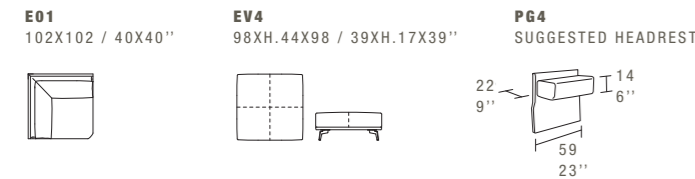

K ALL ITEMS IN GROUP K HAVE THE SAME SEAT WIDTH / TUTTI GLI ELEMENTI DEL GRUPPO K HANNO LO STESSO MODULO DI SEDUTA