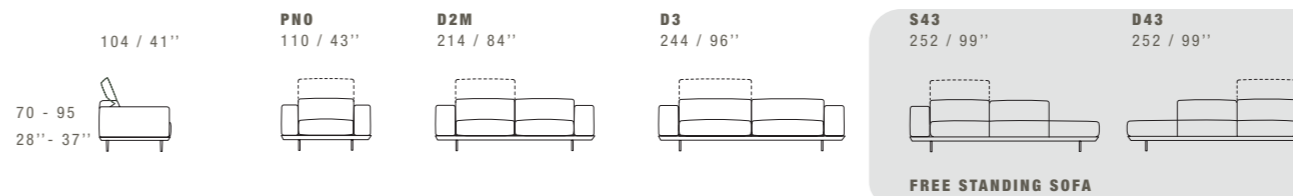

J ALL ITEMS IN GROUP J HAVE THE SAME SEAT WIDTH / TUTTI GLI ELEMENTI DEL GRUPPO J HANNO LO STESSO MODULO DI SEDUTA

DENNY

DIMENSIONS: THE FIRST FIGURE SHOWS SIZES IN CENTIMETERS, THE SECOND IN INCHES.
EACH PIECE IS MADE BY HAND AND HAS ITS OWN UNIQUENESS. MEASURES MAY VARY WITH A TOLERANCE UP TO 3%.
MIXING ABOVE GROUPS (Y - J) WILL CREATE SECTIONALS WITH DIFFERENT SEAT WIDTHS.
CORNER PIECE E01 IS AN ODD PIECE AND CAN BE USED WITH ALL ABOVE GROUPS Y - J.
SEAT DEPTH 62 CM - 24". SEAT HEIGHT 44 CM - 17".