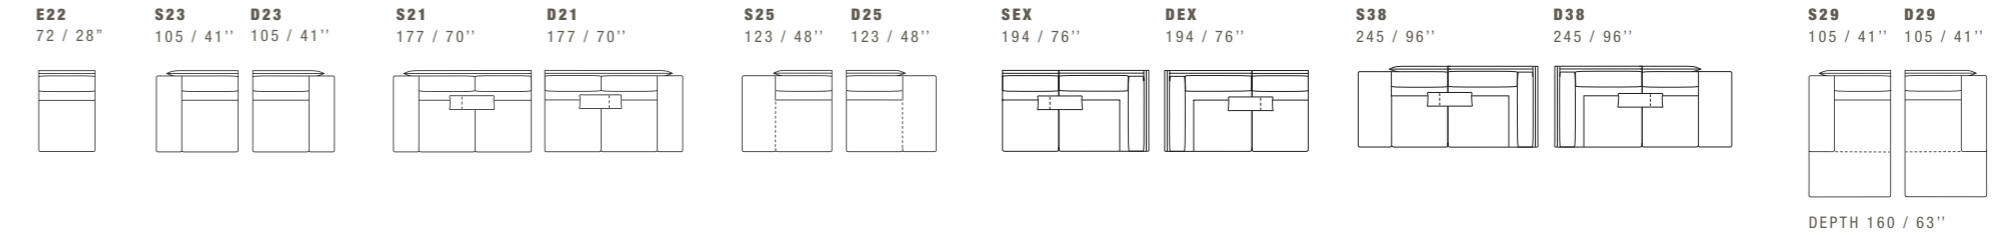

X ALL ITEMS IN GROUP X HAVE THE SAME SEAT WIDTH / TUTTI GLI ELEMENTI DEL GRUPPO X HANNO LO STESSO MODULO DI SEDUTA