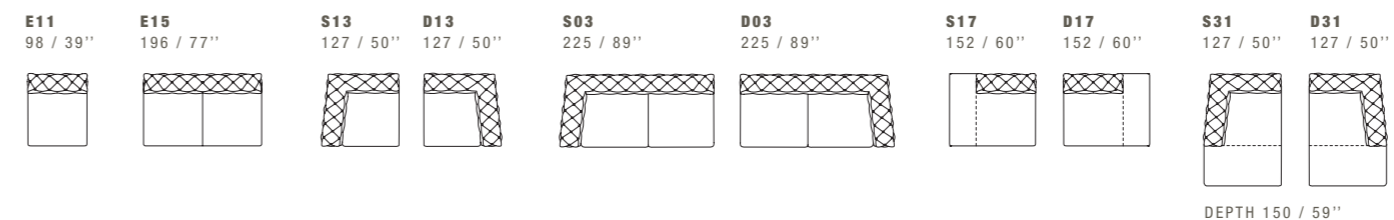

E01 98 / 39"

SCH 193 / 76"

DCH 193 / 76"

E20 163X163 / 64X64"

S20 163X219 / 64X86"

D20 163X219 / 64X86"

EV4 100X100XH.39 / 39X39XH.15"

EV2 138X60XH.39 / 54X24XH.15"

EVX 42X42XH.39 / 17X17XH.15"

C11 SUGGESTED PILLOW 50X50 / 20X20"

C12 SUGGESTED PILLOW 60X60 / 24X24"

STITCHINGS CUC 501B

STITCHINGS CUC 501B