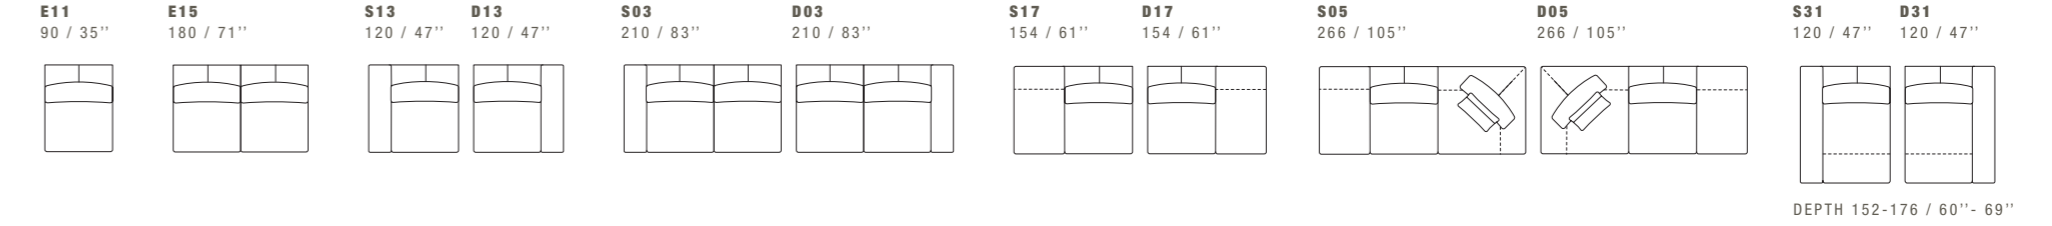

J ALL ITEMS IN GROUP J HAVE THE SAME SEAT WIDTH / TUTTI GLI ELEMENTI DEL GRUPPO J HANNO LO STESSO MODULO DI SEDUTA