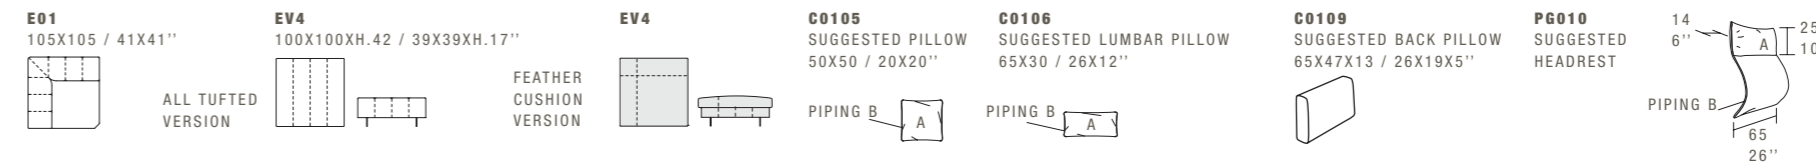

NOTES
PIECES S07/D07 CAN BE USED BOTH AS SECTIONAL UNIT, OR FREE STANDING.
PIECES S07/D07 INCLUDE ONE C0109 PILLOW FREE OF CHARGE.