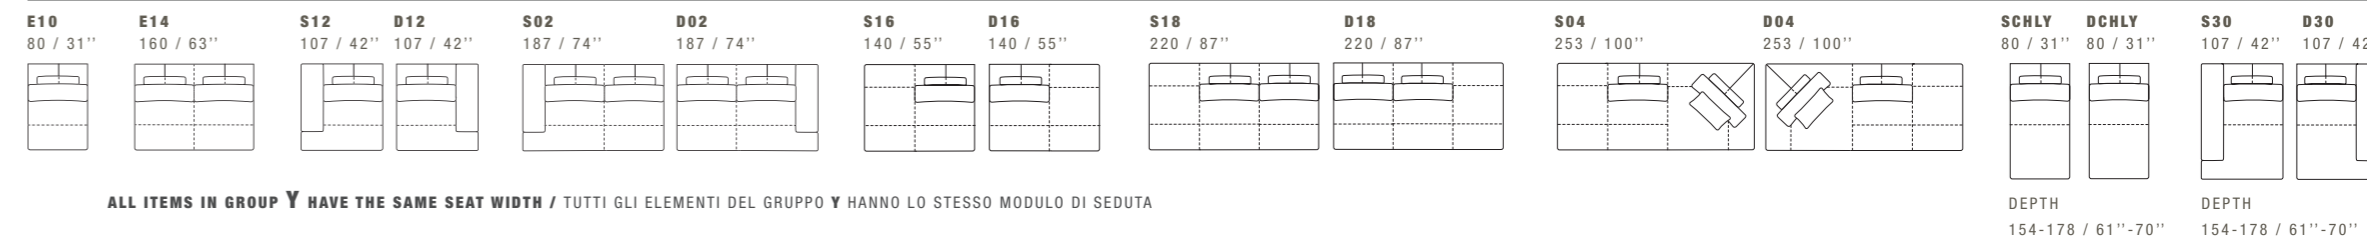

Y ALL ITEMS IN GROUP Y HAVE THE SAME SEAT WIDTH / TUTTI GLI ELEMENTI DEL GRUPPO Y HANNO LO STESSO MODULO DI SEDUTA

ALL ITEMS IN GROUP Y HAVE THE SAME SEAT WIDTH / TUTTI GLI ELEMENTI DEL GRUPPO Y HANNO LO STESSO MODULO DI SEDUTA