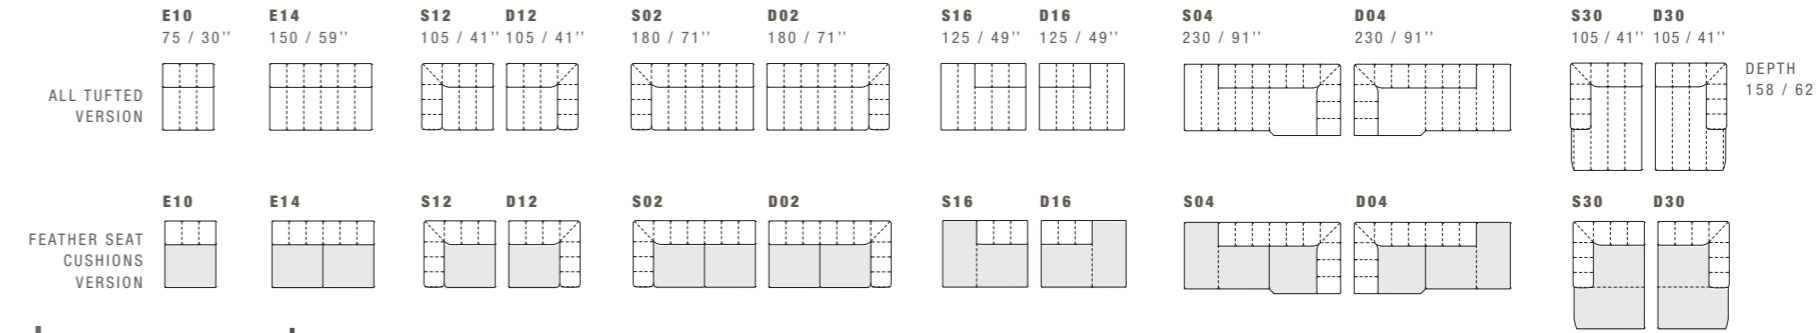

Y ALL ITEMS IN GROUP Y HAVE THE SAME SEAT WIDTH / TUTTI GLI ELEMENTI DEL GRUPPO Y HANNO LO STESSO MODULO DI SEDUTA

J ALL ITEMS IN GROUP J HAVE THE SAME SEAT WIDTH / TUTTI GLI ELEMENTI DEL GRUPPO J HANNO LO STESSO MODULO DI SEDUTA