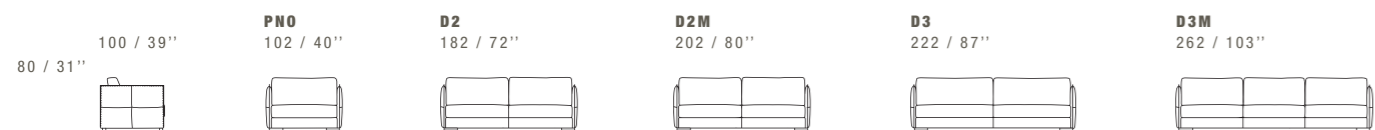

PEOPLE HAS THE
ART IN THE HEART

Every PROJECT has an unique soul

ALFRED

DIMENSIONS: THE FIRST FIGURE SHOWS SIZES IN CENTIMETERS, THE SECOND IN INCHES.
EACH PIECE IS MADE BY HAND AND HAS ITS OWN UNIQUENESS. MEASURES MAY VARY WITH A TOLERANCE UP TO 3%.
MIXING ABOVE GROUPS (X - Y - J) WILL CREATE SECTIONALS WITH DIFFERENT SEAT WIDTHS.
CORNER PIECE E01 IS AN ODD PIECE AND CAN BE USED WITH ALL ABOVE GROUPS X - Y - J.
SEAT DEPTH 56 CM - 22". SEAT HEIGHT 43 CM - 17".