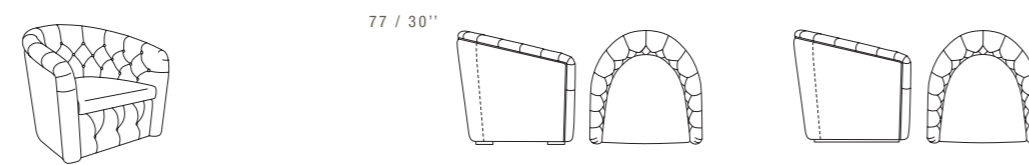

EVELYN

SEAT DEPTH 56 CM - 22"
SEAT HEIGHT 43 CM - 17"

PNA
75X78 / 30X31"

GINGER

SEAT DEPTH 60 CM - 24"
SEAT HEIGHT 40 CM - 16"

PNA
85X86 / 33X34"

POL (SWIVEL)
85X86 / 33X34"

GISELLE