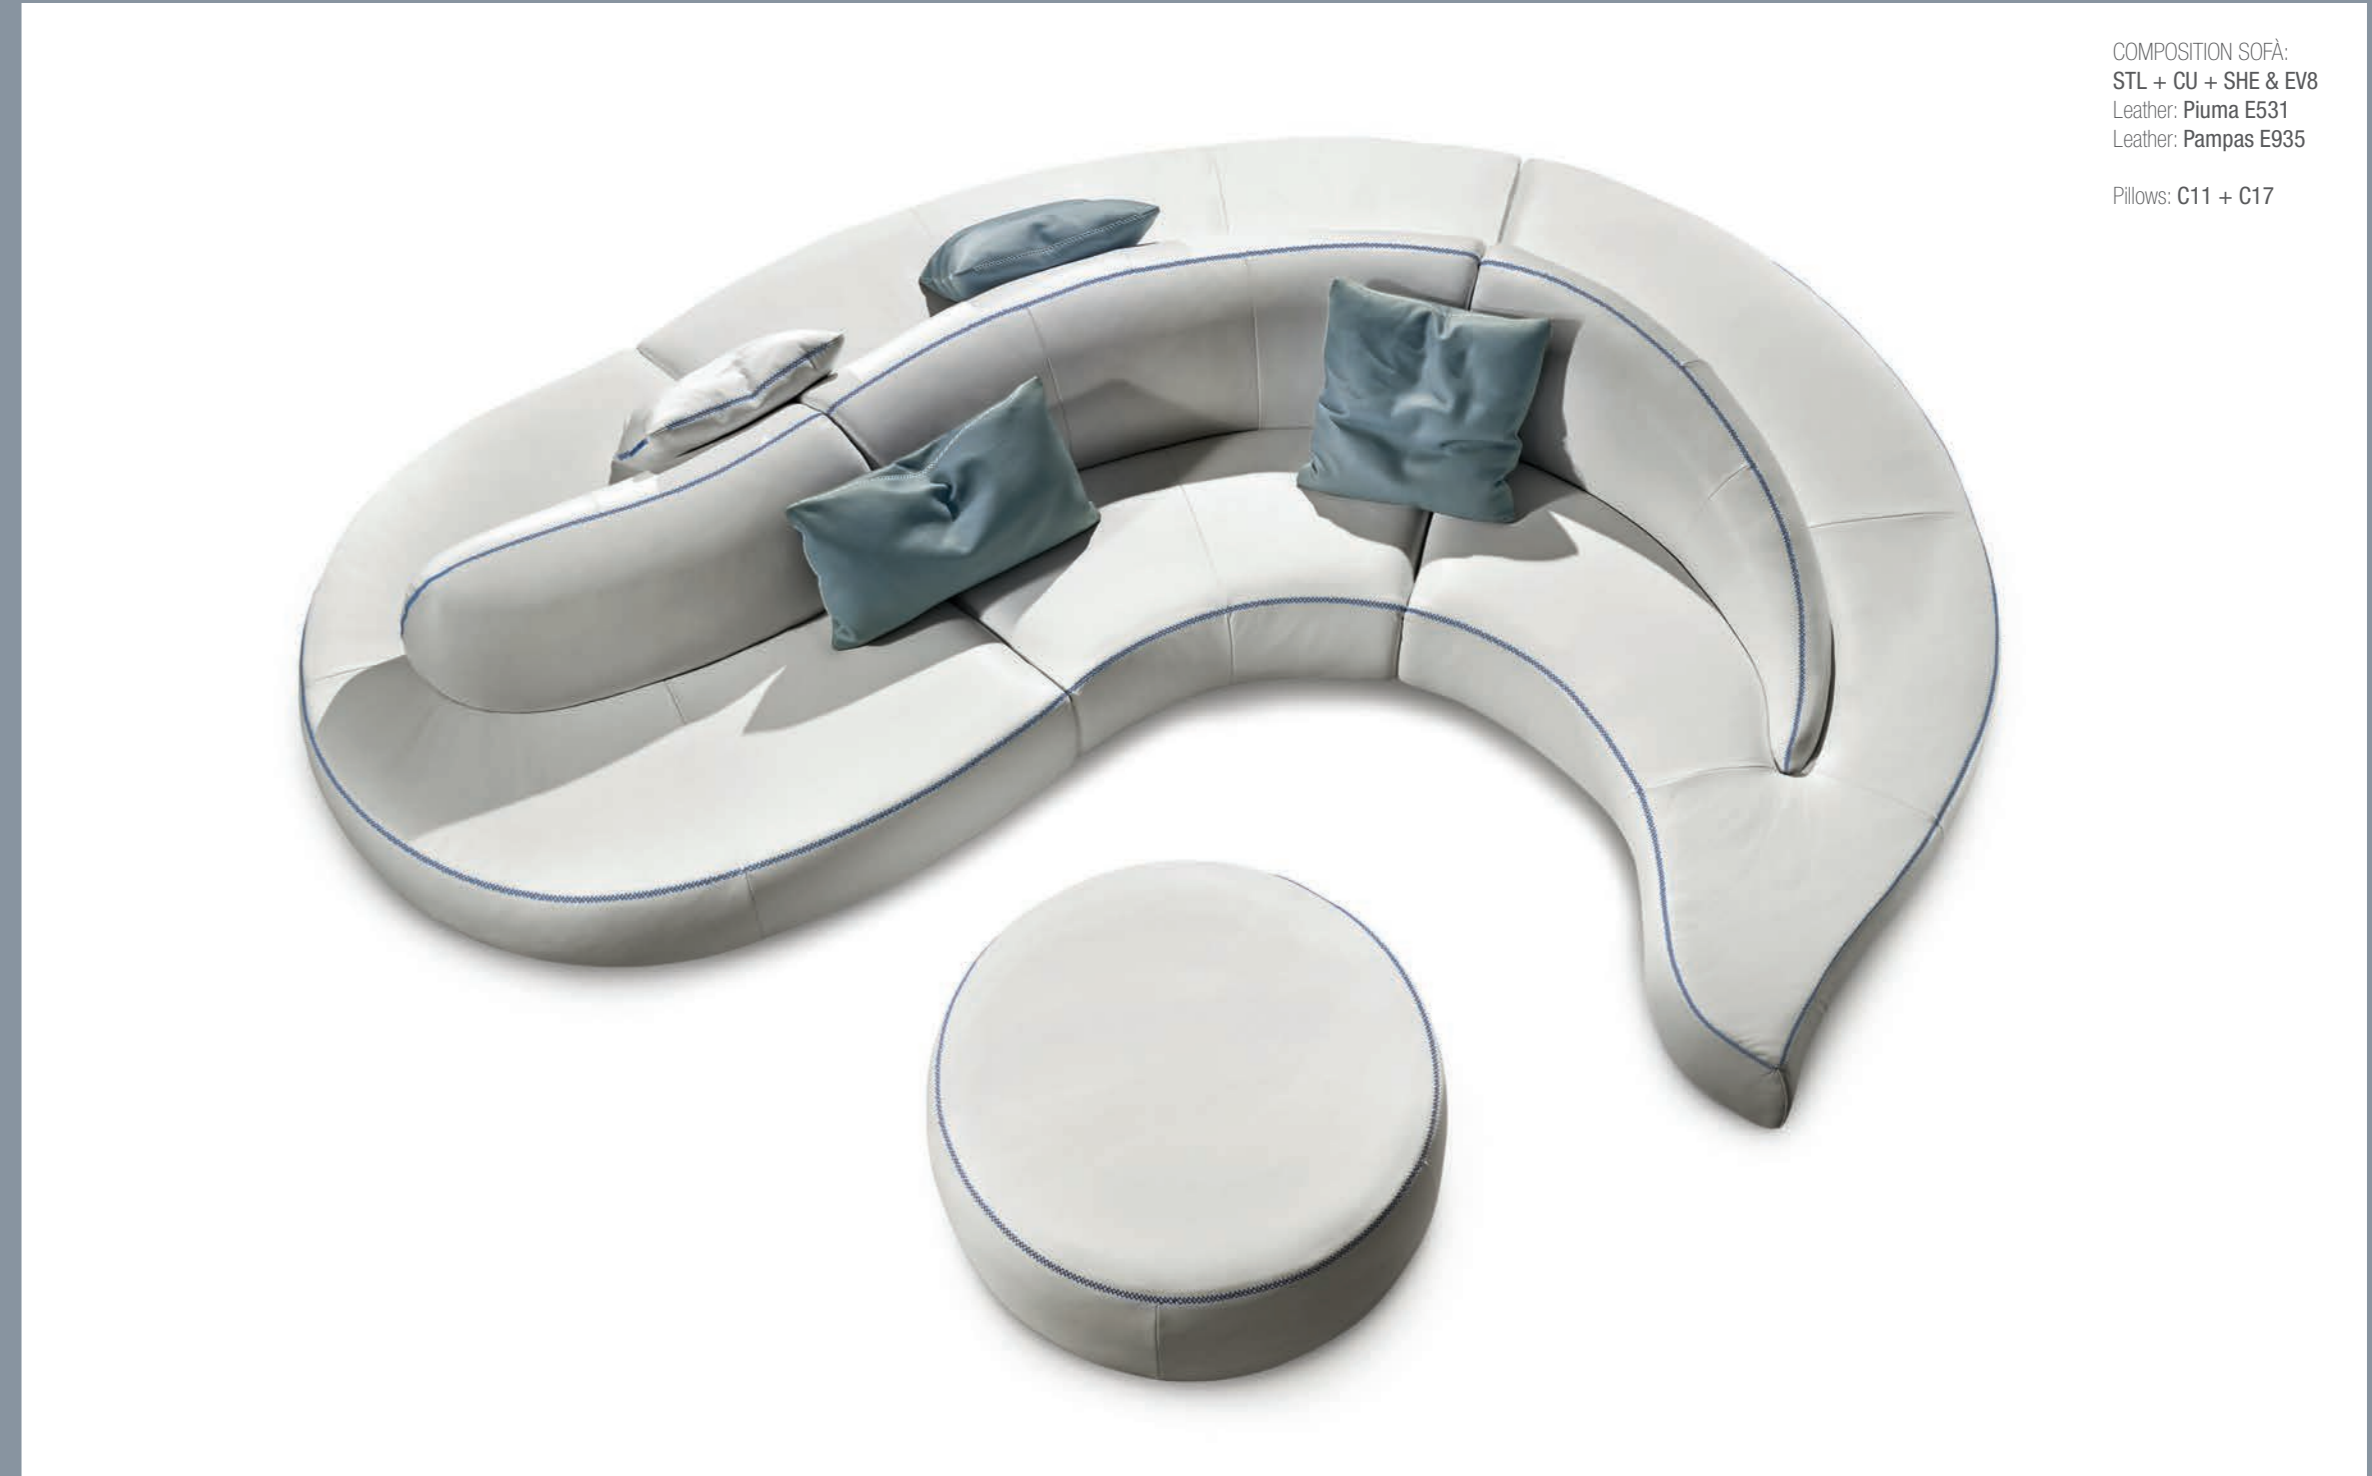

COMPOSITION SOFÀ:
STL + CU + SHE & EV8
Leather: Piuma E531
Leather: Pampas E935

Pillows: C11 + C17