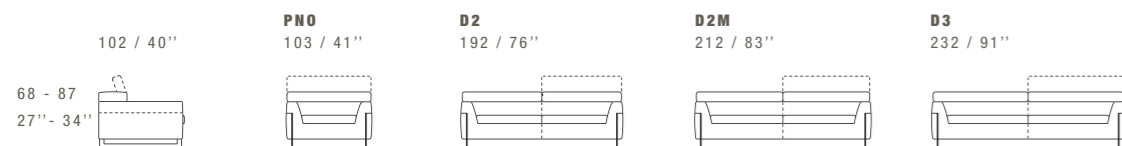

BELLEVUE

DIMENSIONS: THE FIRST FIGURE SHOWS SIZES IN CENTIMETERS, THE SECOND IN INCHES.
EACH PIECE IS MADE BY HAND AND HAS ITS OWN UNIQUENESS. MEASURES MAY VARY WITH A TOLERANCE UP TO 3%.
MIXING ABOVE GROUPS (X - Y - J) WILL CREATE SECTIONALS WITH DIFFERENT SEAT WIDTHS.
CORNER PIECE E01 IS AN ODD PIECE AND CAN BE USED WITH ALL ABOVE GROUPS X - Y - J.
SEAT DEPTH 56 CM - 22". SEAT HEIGHT 42 CM - 17".