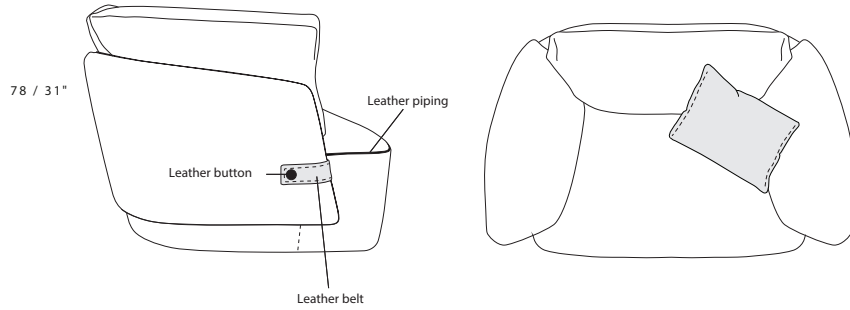

POL

127X98 / 50"X39"