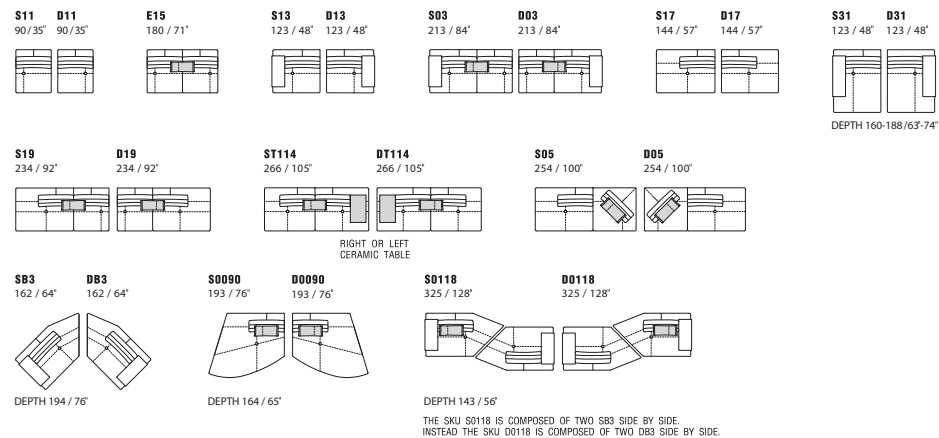

J all items in group J have the same seat width / tutti gli elementi del gruppo J hanno lo stesso modulo di seduta