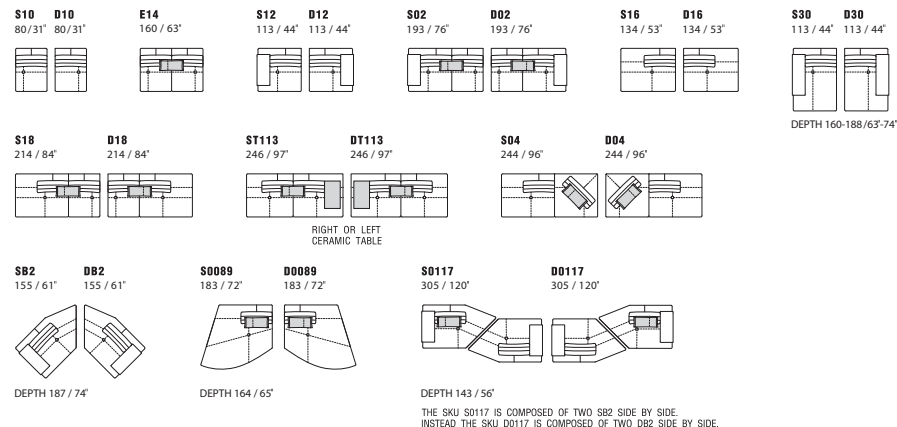

Y all items in group Y have the same seat width / tutti gli elementi del gruppo Y hanno lo stesso modulo di seduta