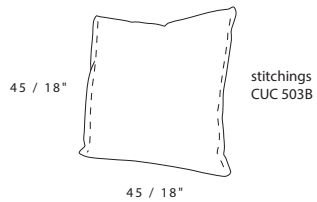

C0205

leather pillow