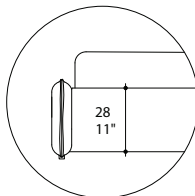

P019D BENCH

155 X 55 / 61" X 22"

40
16"

STORAGE VERSION

ASTON BOLD NIGHT

DIMENSIONS: THE FIRST FIGURE SHOWS SIZES IN CENTIMETERS, THE SECOND IN INCHES.
EACH PIECE IS MADE BY HAND AND HAS ITS OWN UNIQUENESS. MEASURES MAY VARY WITH A TOLLERANCE UP TO 3%.
BASE HEIGHT 36 CM - 14", LEGS HEIGHT 1,5 CM - 0,6".