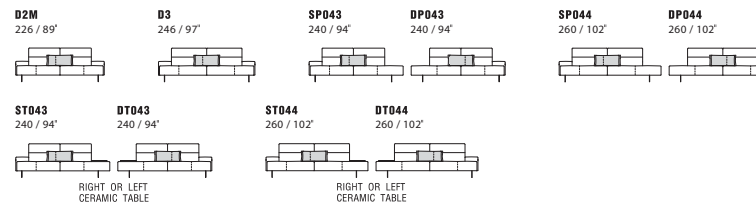

SMART

Y all items in group Y have the same seat width / tutti gli elementi del gruppo Y hanno lo stesso modulo di seduta

J all items in group J have the same seat width / tutti gli elementi del gruppo J hanno lo stesso modulo di seduta