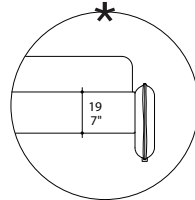

P019D BENCH

155 X 55 / 61" X 22"

40
16"

STORAGE VERSION

ASTON BOLD NIGHT

DIMENSIONS: THE FIRST FIGURE SHOWS SIZES IN CENTIMETERS, THE SECOND IN INCHES.
EACH PIECE IS MADE BY HAND AND HAS ITS OWN UNIQUENESS. MEASURES MAY VARY WITH A TOLLERANCE UP TO 3%.
BASE HEIGHT 36 CM - 14", LEGS HEIGHT 1,5 CM - 0,6".