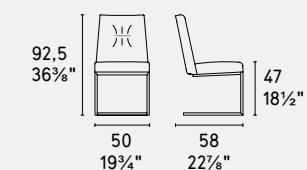

Romy · sedia / chair
CS1908
P15 / S0W

romy

CS1912
CS1912-MTO

CS1908
CS1908-MTO

CS1906
CS1906-MTO

LEGNO WOOD

P12

P15L