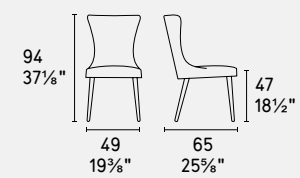

rosemary

CS1850
CS1850-MTO

LEGNO WOOD

P12

P15L

P201

P507

VENICE

S0F

S0H

S0J

MTO

Stoffe e pelli da Programma Made to Order
Fabrics and leathers from the Made to Order Program

NOTA Per le combinazioni disponibili consultare il listino prezzi · NOTE Please check all available combinations in the price list.