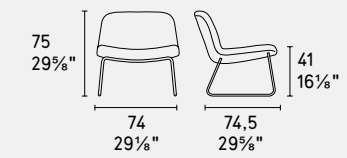

College · poltrona / lounge chair
CS3394-M
P94 / SQ5

college

CS3394-W

CS3394-M

LEGNO WOOD

P12

P15L

P27