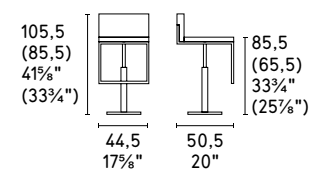

even plus

design by Stefano Cavazzana / Calligaris Studio

CS1394

METALLO METAL

P77

PELLE SOFT LEATHER

683

705

D04