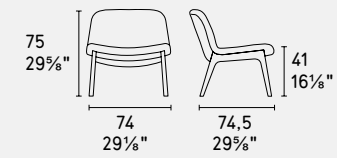

College · poltrona / lounge chair
CS3394-M
P94 / SQ5

college

CS3394-W

CS3394-M

LEGNO WOOD

P12

P15L

P27