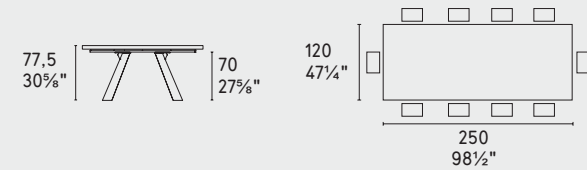

CS4115-FR A 200