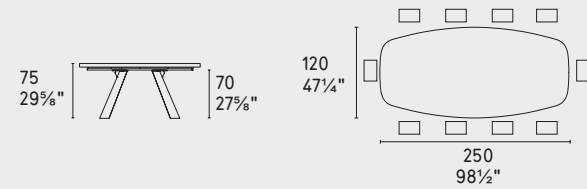

icaro

CS4115-FB 200

CS4115-FB 250

CS4115-FB 300 MTO new

MTO
Programma Made to Order
Made to Order Program

CS4115-FR 200

CS4115-FR 250

CS4115-FR A 200

CS4115-FR A 250

CS4113-FD 160

CS4113-FD 80

OPTIONAL
Vassoio girevole "Lazy Susan"
"Lazy Susan" rotating tray

CS4114-S 165 new

CS4114-S 200 new

CS4114-R 160

CS4114-R 200

NOTA Per le combinazioni disponibili consultare il listino prezzi - **NOTE** Please check all available combinations in the price list.