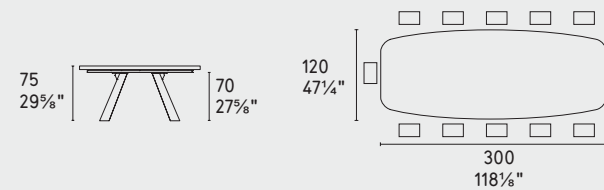

CS4115-FB 300 MTO new

MTO
Programma Made to Order
Made to Order Program

CS4115-FR 200