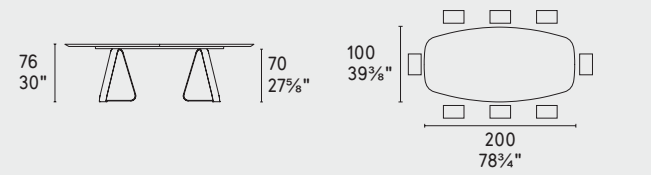

MTO
Programma Made to Order
Made to Order Program

CS4128-FR 200

CS4128-FR 250

NOTA Per le combinazioni disponibili consultare il listino prezzi - **NOTE** Please check all available combinations in the price list.