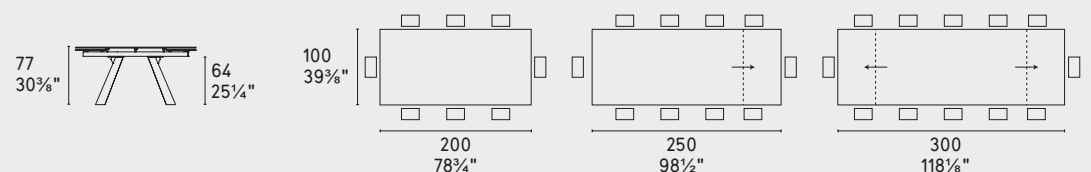

CS4115-FR A 250

CS4113-FD 160

CS4113-FD 80

OPTIONAL
Vassoio girevole "Lazy Susan"
"Lazy Susan" rotating tray

CS4114-S 165 new

CS4114-S 200 new

CS4114-R 160

CS4114-R 200