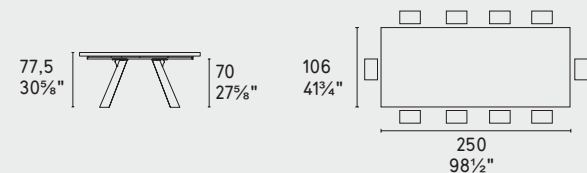

CS4115-FR A 250

CS4113-FD 160

CS4113-FD 80

OPTIONAL
Vassoio girevole "Lazy Susan"
"Lazy Susan" rotating tray

CS4114-S 165 new

CS4114-S 200 new

CS4114-R 160

CS4114-R 200