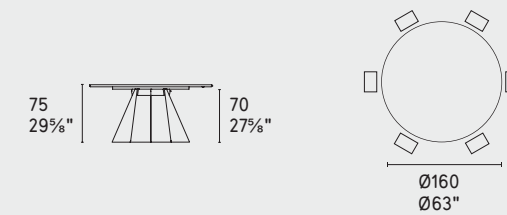

CS4115-FR A 250

CS4113-FD 160

CS4113-FD 80

OPTIONAL
Vassoio girevole "Lazy Susan"
"Lazy Susan" rotating tray

CS4114-S 165 new

CS4114-S 200 new

CS4114-R 160

CS4114-R 200