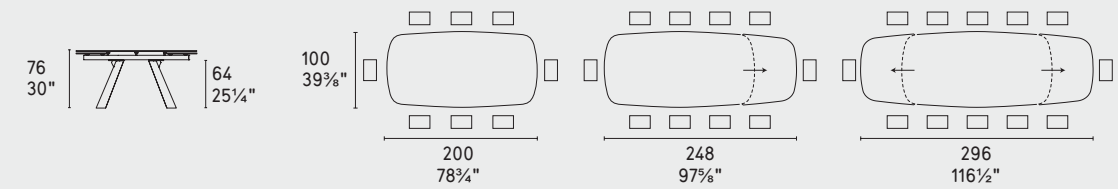

CS4115-FR A 250

CS4113-FD 160

CS4113-FD 80

OPTIONAL
Vassoio girevole "Lazy Susan"
"Lazy Susan" rotating tray

CS4114-S 165 new

CS4114-S 200 new

CS4114-R 160

CS4114-R 200