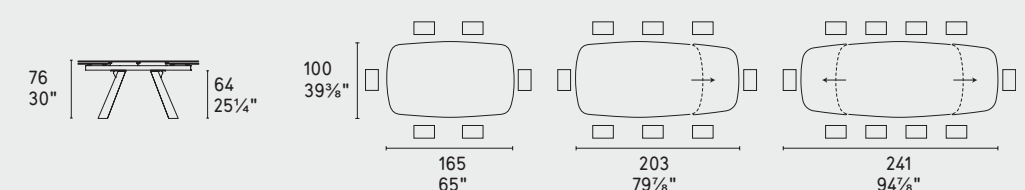

CS4115-FR A 250

CS4113-FD 160

CS4113-FD 80

OPTIONAL
Vassoio girevole "Lazy Susan"
"Lazy Susan" rotating tray

CS4114-S 165 new

CS4114-S 200 new

CS4114-R 160

CS4114-R 200