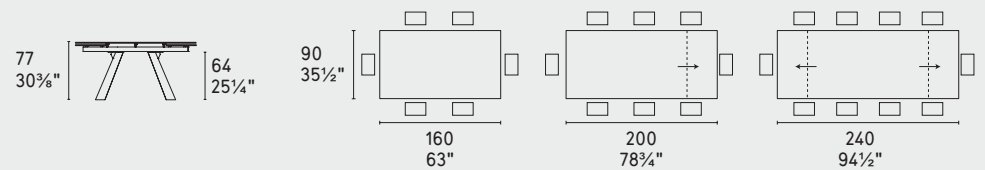

CS4115-FR A 250

CS4113-FD 160

CS4113-FD 80

OPTIONAL
Vassoio girevole "Lazy Susan"
"Lazy Susan" rotating tray

CS4114-S 165 new

CS4114-S 200 new

CS4114-R 160

CS4114-R 200