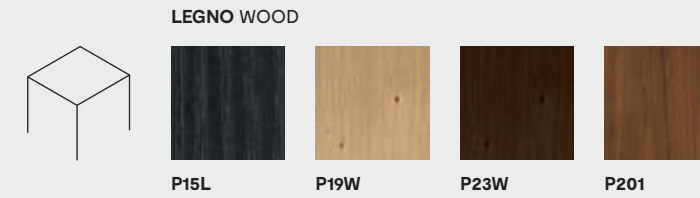

MTO
Programma Made to Order
Made to Order Program

CS4104-FR 200

CS4104-FR 250

CS4104-FR A 200

CS4104-FR A 250

VETRO GLASS

GTR

LEGNO WOOD