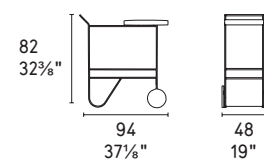

giro

design by Alessio Romano

CS5123