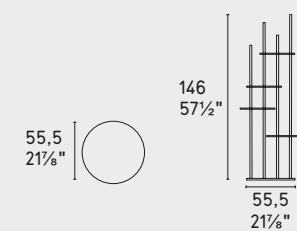

circles

CS5107

METALLO METAL

P15

P2L

P3L

P27P

NOTA Per le combinazioni disponibili consultare il listino prezzi • NOTE Please check all available combinations in the price list.