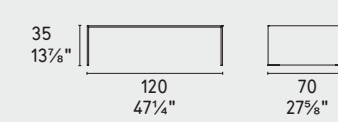

bridge

CS5099-P

CS5099-G

CS5100

VETRO GLASS

GTG

CERAMICA CERAMIC

P2C

P4C