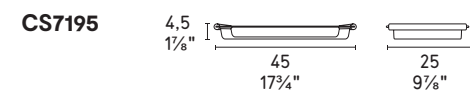

apollo

design by Mr Smith Studio