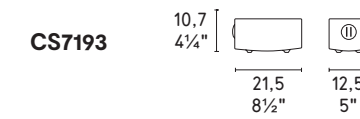

teo doro

design by Quaglio Simonelli