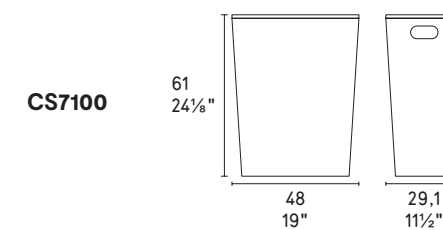

chest

PVC PVC

NOTA Per le combinazioni disponibili consultare il listino prezzi · **NOTE** Please check all available combinations in the price list.