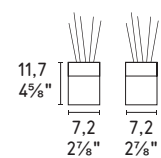

fragranze

design by Calligaris Studio

- CS/7214-A Terra e Sandalo / Earth and Sandalwood
- CS/7214-B Chinotto e Pepe / Chinotto and Pepper
- CS/7214-C Cotone / Cotton
- CS/7214-D Cachemire / Cachemire

NOTA Per le combinazioni disponibili consultare il listino prezzi · NOTE Please check all available combinations in the price list.