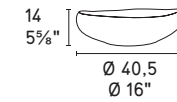

hank new

CS7249

VETRO GLASS riciclato/recycled 100%

NOTA Per le combinazioni disponibili consultare il listino prezzi · NOTE Please check all available combinations in the price list.

kalika

CS7108

CERAMICA CERAMIC

NOTA Per le combinazioni disponibili consultare il listino prezzi · NOTE Please check all available combinations in the price list.