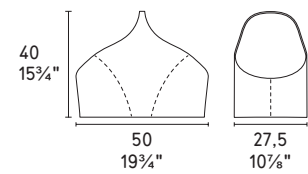

utility

CS7037

PVC PVC

NOTA Per le combinazioni disponibili consultare il listino prezzi · NOTE Please check all available combinations in the price list.

babylon new

VETRO GLASS riciclato/recycled 100%

NOTA Per le combinazioni disponibili consultare il listino prezzi · NOTE Please check all available combinations in the price list.