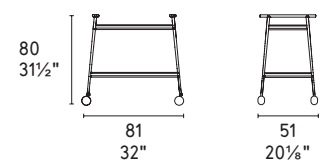

love

design by Radice Orlandini

CS5122

METALLO / VETRO
METAL / GLASS

P15 / GTB