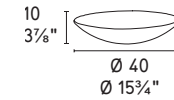

plus new

CS7248

VETRO GLASS riciclato/recycled 100%

NOTA Per le combinazioni disponibili consultare il listino prezzi · NOTE Please check all available combinations in the price list.

saturn new

CS7247

VETRO GLASS riciclato/recycled 100%

NOTA Per le combinazioni disponibili consultare il listino prezzi · NOTE Please check all available combinations in the price list.