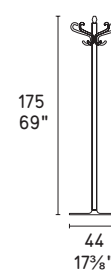

medusa

design by Archirivolto

CS5080