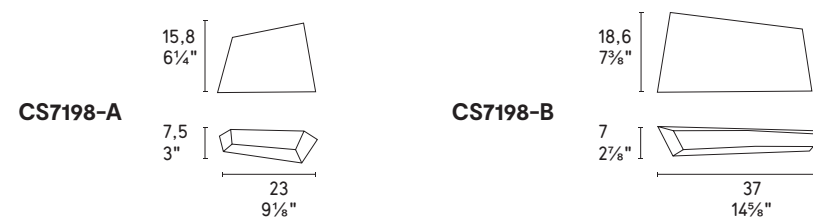

gemma

design by Ono Design