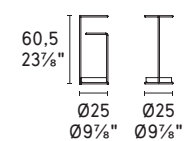

minimum

design by Busetti Garuti Redaelli

CS5131