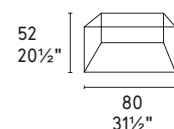

volume

design by Gino Carollo

CS5121-P

CS5121-G

SPECCHIO MIRROR

P15 / GMB

P16 / GMR

Specchio da fissare al muro in orizzontale o verticale.
Mirror to be fitted horizontally or vertically to the wall.