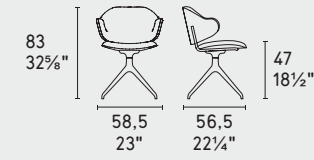

holly

CS2056 180

CS2056 360