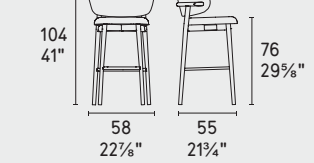

CS2036
CS2036-MTO

LEGNO WOOD

BOUCLÉ

PARIS

VENICE

SOFTER

Stoffe e pelli da Programma Made to Order
Fabrics and leathers from the Made to Order Program

NOTA Per le combinazioni disponibili consultare il listino prezzi · NOTE Please check all available combinations in the price list.