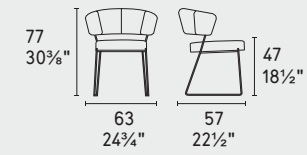

quadrotta

CS2053

METALLO METAL

P15

P29L

P33L

BOUCLÉ

SLV

SLW

SLX

SSQ

VENICE

S0F

S0H

S0L

S0Y

S0Z

SOFTER

SLR

SLS

SLT

SLU

NOTA Per le combinazioni disponibili consultare il listino prezzi · NOTE Please check all available combinations in the price list.