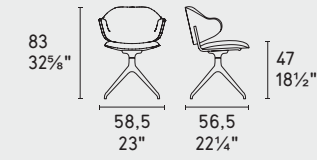

Holly · sedia home office
/ home office chair
CS2057
P15 / SLR

holly

CS2056 180

CS2056 360

CS2057

METALLO METAL

VENICE

SOFTER

NOTA Per le combinazioni disponibili consultare il listino prezzi · NOTE Please check all available combinations in the price list.