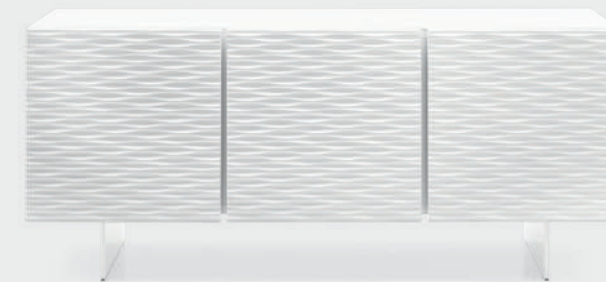

Sneak · sedia / chair
CS2028
P94 / P94

abbinamenti suggeriti · suggested items

balance

nordic

opera

skyline

balloon

luso