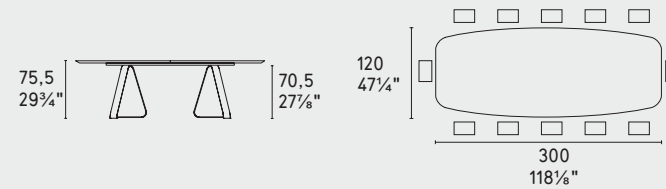

CS4128-FB 300 MTO

MTO
Programma Made to Order
Made to Order Program