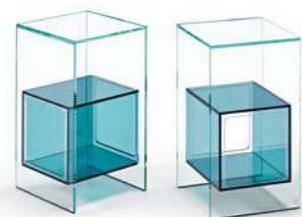

sigmy

DESIGN AQUILI ALBERG

Transparento or extralight glass.
Vetro trasparente o extralight.

rialto

DESIGN CRS FIAM

Transparent or extralight glass.
Vetro trasparente o extralight.

rialto side

DESIGN CRS FIAM

Transparent or extralight glass.
Vetro trasparente o extralight.

rialto tris

DESIGN CRS FIAM

Transparent or extralight glass.
Vetro trasparente o extralight.

magique

DESIGN STUDIO KLASS

Transparent or extralight glass structure, inner compartment in transparent glass, or extralight glass or smoked glass, or blue glass.
Struttura in vetro trasparente o extralight, cubo contenitore in vetro trasparente o extralight, oppure in vetro fumè, oppure in vetro blu.