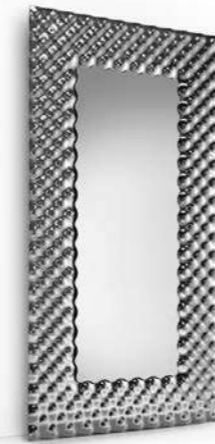

plié

DESIGN STUDIO KLASS

*Black hide structure,
Slate Black nabuk seat and back.
Struttura in cuoio nero,
seduta e schienale in nabuk Lavagna.*

caadre

DESIGN PHILIPPE STARCK

Standard version.
Versione standard.