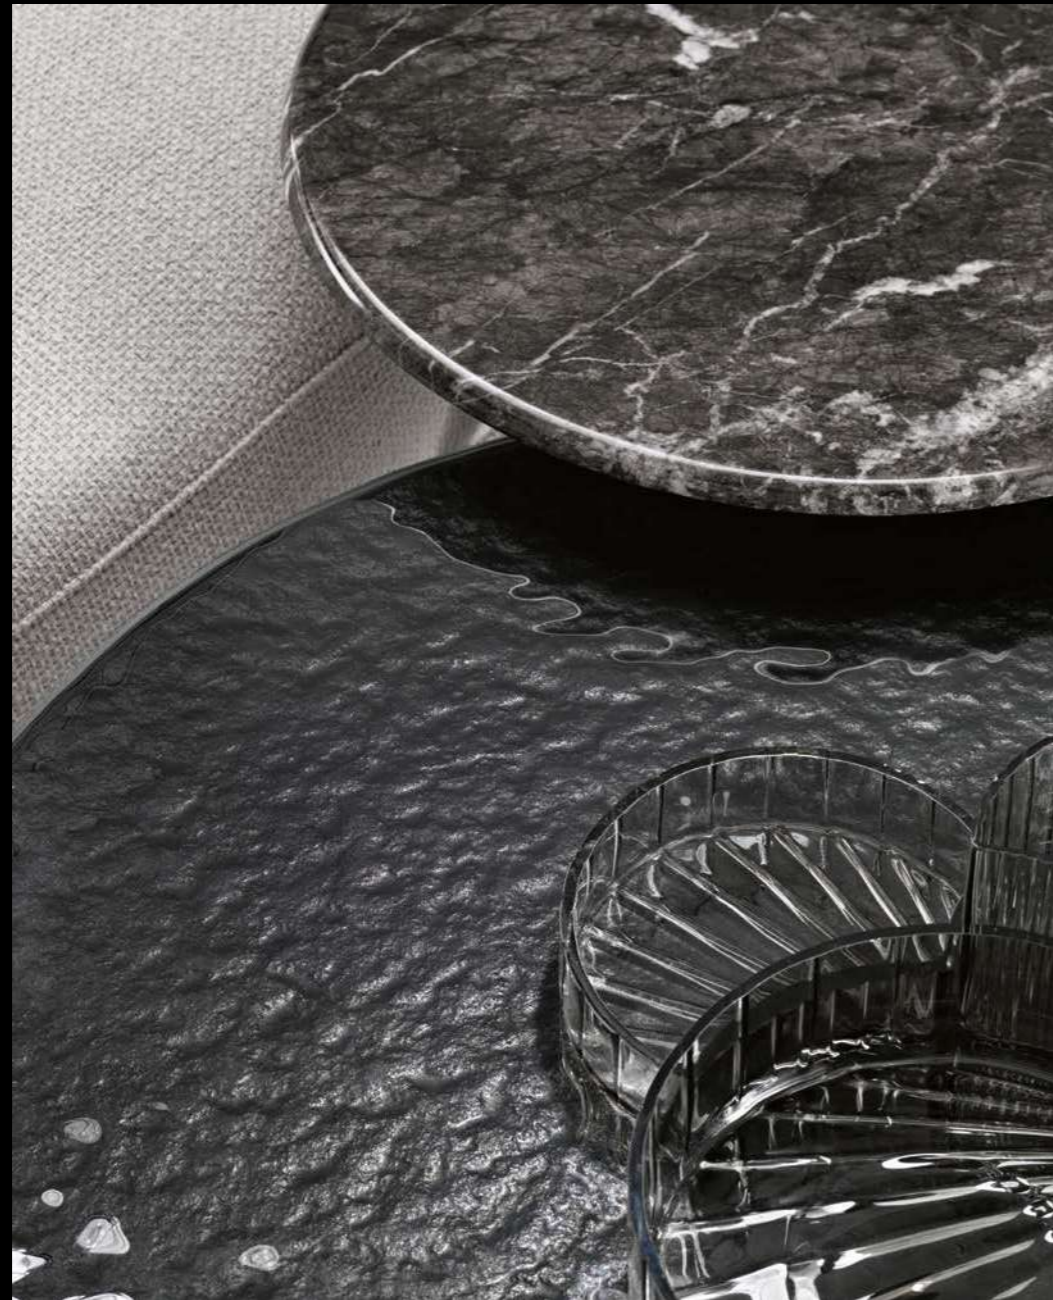

DESIGN MARCEL WANDERS STUDIO

Standard version.
Versione standard.

pinch

DESIGN LANZAVECCHIA + WAI

Standard version.
Versione standard.

Incisive Modern
Moderno Deciso

Incisive Modern
Dining Area

luxor