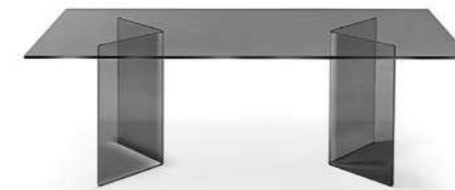

corner

DESIGN CRS FIAM

Smoked glass.
Vetro fumè.