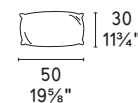

cassiar new

CS3438 - DTZCC53

RIVESTIMENTO COVERING