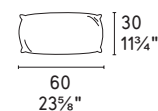

sabre new

CS3439 - DTZCC56

RIVESTIMENTO COVERING