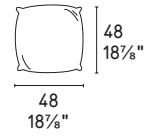

stowe **new**

CS3440 - DTZCC5P

RIVESTIMENTO COVERING