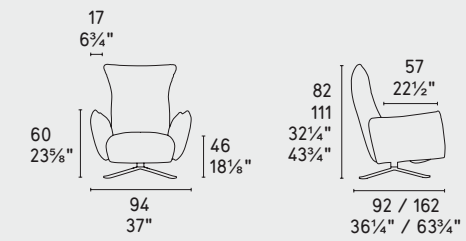

polse **new**

CS3428

STRUTTURA FRAME

METALLO METAL

P16

LEGENDA KEY

tessuto
fabric

pelle
leather

seduta girevole a 360°
360° swivelling chair

meccanismo
mechanism

NOTA Per le combinazioni disponibili consultare il listino prezzi · **NOTE** Please check all available combinations in the price list.