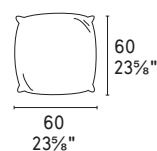

CS3437 - DTZCC60