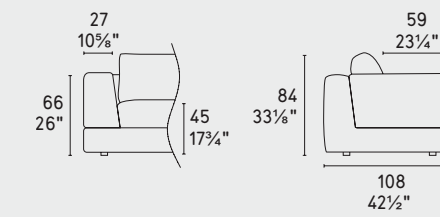

layla

CS3419

LEGENDA KEY

tessuto
fabric

pelle
leather

divano su piedini
sofa on feet

divano a terra
floor-level sofa

meccanismo
mechanism

NOTA Per le combinazioni disponibili consultare il listino prezzi · **NOTE** Please check all available combinations in the price list.