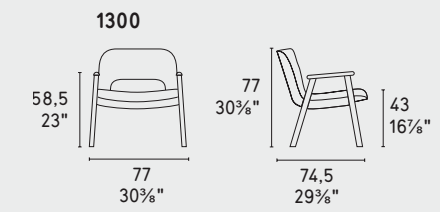

Baltimora • poltrona / lounge chair
CS3406
P15L / Kalix S8V Red
Terrazzo • tappeto / rug
CS7208

Baltimora • poltrona / lounge chair
CS3406
P15L / Kalix S8V Red
P15L / Kalix S8S Grey

baltimora

CS3406

STRUTTURA FRAME

LEGNO WOOD

P12

P15L

P201

LEGENDA KEY

tessuto
fabric

pelle
leather

seduta girevole a 360°
360° swivelling chair

meccanismo
mechanism

NOTA Per le combinazioni disponibili consultare il listino prezzi · NOTE Please check all available combinations in the price list.